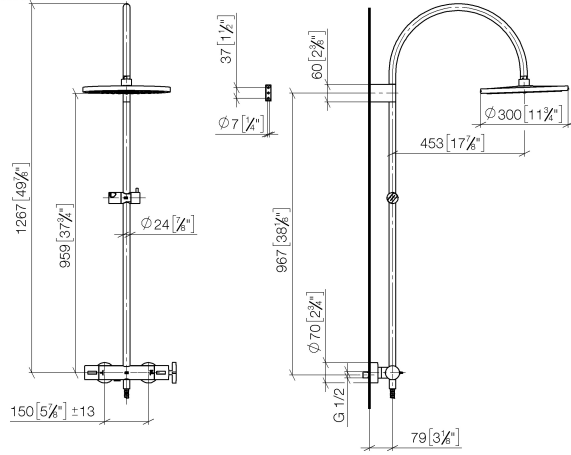

34 460 809

- shower with fixed riser projection 453mm
- overhead shower: rain flow
- rain shower Ø 300 mm
- rain shower with anti-scale system
- max. rainshower flow 6.8 l/min
- Function from: 6.5 l/min
- rotary diverter with volume control and shut-off function
- slide-on rosettes Ø 70 mm
- height of fittings up to rain shower (bottom edge) 959mm
- height of fittings up to top edge of elbow 1267mm
- gauge 150 mm - 13 mm
- metal shower hose 1750mm with integrated anti-twist protection
- 1/2" connection
- slide bar
- Pipe diameter 23.5 mm

This article does not include a hand shower!

Intrinsic protection against back flow.

	Brushed Bronze	34 460 809-42 0010
	Chrome	34 460 809-00 0010
	Brushed Platinum	34 460 809-06 0010
	Platinum	34 460 809-08 0010
	Dark Chrome	34 460 809-19 0010
	Brushed Durabronze (23kt Gold)	34 460 809-28 0010
	Matte Black	34 460 809-33 0010
	Brushed Champagne (22kt Gold)	34 460 809-46 0010
	Champagne (22kt Gold)	34 460 809-47 0010
	Brushed Chrome	34 460 809-93 0010
	Brushed Dark Platinum	34 460 809-99 0010

34 460 809

mm [inches]

1:10

34 460 809

Parts for other
finishes can be found
here: [Chrome](#)