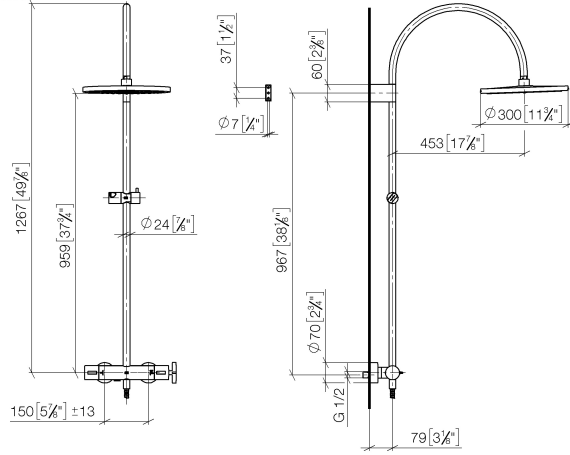

34 460 809

- shower with fixed riser projection 453mm
- overhead shower: rain flow
- rain shower Ø 300 mm
- rain shower with anti-scale system
- max. rainshower flow 6.8 l/min
- Function from: 6.5 l/min
- rotary diverter with volume control and shut-off function
- slide-on rosettes Ø 70 mm
- height of fittings up to rain shower (bottom edge) 959mm
- height of fittings up to top edge of elbow 1267mm
- gauge 150 mm - 13 mm
- metal shower hose 1750mm with integrated anti-twist protection
- 1/2" connection
- slide bar
- Pipe diameter 23.5 mm

This article does not include a hand shower!

Intrinsic protection against back flow.

	Champagne (22kt Gold)	34 460 809-47 0010
	Chrome	34 460 809-00 0010
	Brushed Platinum	34 460 809-06 0010
	Platinum	34 460 809-08 0010
	Dark Chrome	34 460 809-19 0010
	Brushed Durabronze (23kt Gold)	34 460 809-28 0010
	Matte Black	34 460 809-33 0010
	Brushed Bronze	34 460 809-42 0010
	Brushed Champagne (22kt Gold)	34 460 809-46 0010
	Brushed Chrome	34 460 809-93 0010
	Brushed Dark Platinum	34 460 809-99 0010

34 460 809

mm [inches]

1:10

34 460 809

Parts for other finishes can be found here: [Chrome](#)

## Spare parts list

No.	Item Number	Name	Quantity used	Delivery time
1	04 12 05 091 10-47	shower	1	30
2	04 28 22 346 00-47	pipe	1	60
3	09 14 10 008 90	seal	1	2
4	90 17 11 150 00-47	holder	1	30
5	28 322 970-47	Metal shower hose 1/2" x 3/8" x 1750 mm - Champagne (22kt Gold)	1	30
6	12 570 970-47	Slide unit - Champagne (22kt Gold)	1	30
7	90 28 22 349 00-47	pipe	1	30
8	04 17 01 250 00-47	connection	1	60
9	90 17 33 015 00-47	handle	1	30
10	90 14 20 026 00 90	seal	1	2
11	90 17 33 030 00-47	handle	1	30