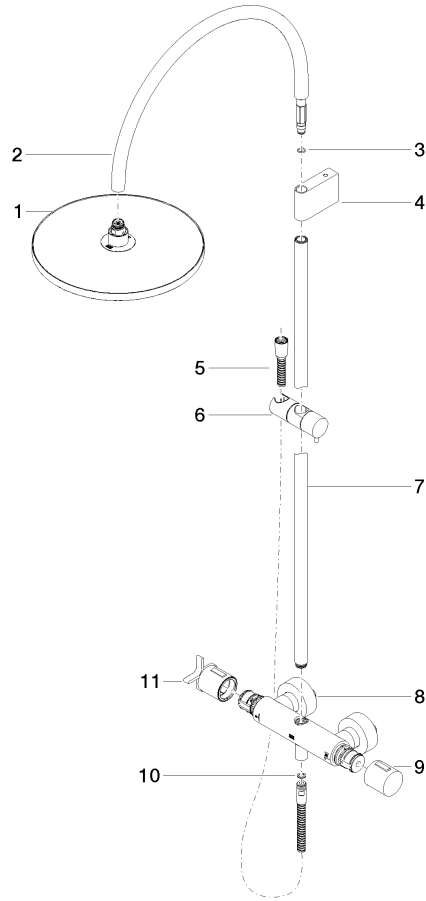

34 460 809

- shower with fixed riser projection 453mm
- overhead shower: rain flow
- rain shower Ø 300 mm
- rain shower with anti-scale system
- max. rainshower flow 6.8 l/min
- Function from: 6.5 l/min
- rotary diverter with volume control and shut-off function
- slide-on rosettes Ø 70 mm
- height of fittings up to rain shower (bottom edge) 959mm
- height of fittings up to top edge of elbow 1267mm
- gauge 150 mm - 13 mm
- metal shower hose 1750mm with integrated anti-twist protection
- 1/2" connection
- slide bar
- Pipe diameter 23.5 mm

This article does not include a hand shower!

Intrinsic protection against back flow.

	Champagne (22kt Gold)	34 460 809-47 0010
	Chrome	34 460 809-00 0010
	Brushed Platinum	34 460 809-06 0010
	Platinum	34 460 809-08 0010
	Dark Chrome	34 460 809-19 0010
	Brushed Durabronze (23kt Gold)	34 460 809-28 0010
	Matte Black	34 460 809-33 0010
	Brushed Bronze	34 460 809-42 0010
	Brushed Champagne (22kt Gold)	34 460 809-46 0010
	Brushed Chrome	34 460 809-93 0010
	Brushed Dark Platinum	34 460 809-99 0010

34 460 809

mm [inches]

1:10

34 460 809

Parts for other finishes can be found here: [Chrome](#)

## Spare parts list

No.	Item Number	Name	Quantity used	Delivery time
1	04 12 05 091 10-47	shower	1	30
2	04 28 22 346 00-47	pipe	1	60
3	09 14 10 008 90	seal	1	2
4	90 17 11 150 00-47	holder	1	30
5	28 322 970-47	Metal shower hose 1/2" x 3/8" x 1750 mm - Champagne (22kt Gold)	1	30
6	12 570 970-47	Slide unit - Champagne (22kt Gold)	1	30
7	90 28 22 349 00-47	pipe	1	30
8	04 17 01 250 00-47	connection	1	60
9	90 17 33 015 00-47	handle	1	30
10	90 14 20 026 00 90	seal	1	2
11	90 17 33 030 00-47	handle	1	30