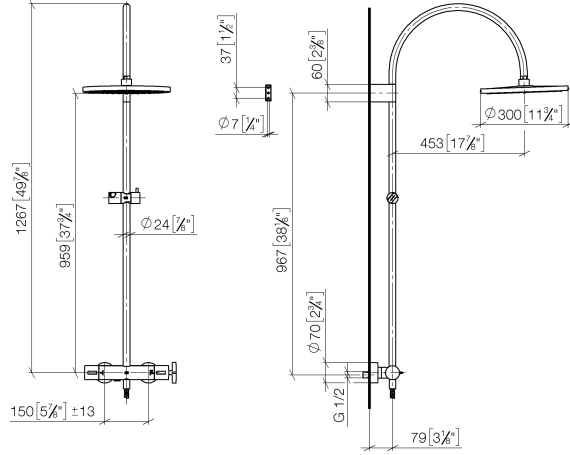

34 460 809

- shower with fixed riser projection 453mm
- overhead shower: rain flow
- rain shower Ø 300 mm
- rain shower with anti-scale system
- max. rainshower flow 6.8 l/min
- Function from: 6.5 l/min
- rotary diverter with volume control and shut-off function
- slide-on rosettes Ø 70 mm
- height of fittings up to rain shower (bottom edge) 959mm
- height of fittings up to top edge of elbow 1267mm
- gauge 150 mm - 13 mm
- metal shower hose 1750mm with integrated anti-twist protection
- 1/2" connection
- slide bar
- Pipe diameter 23.5 mm

This article does not include a hand shower!

Intrinsic protection against back flow.

	Brushed Chrome	34 460 809-93 0010
	Chrome	34 460 809-00 0010
	Brushed Platinum	34 460 809-06 0010
	Platinum	34 460 809-08 0010
	Dark Chrome	34 460 809-19 0010
	Brushed Durabronze (23kt Gold)	34 460 809-28 0010
	Matte Black	34 460 809-33 0010
	Brushed Bronze	34 460 809-42 0010
	Brushed Champagne (22kt Gold)	34 460 809-46 0010
	Champagne (22kt Gold)	34 460 809-47 0010
	Brushed Dark Platinum	34 460 809-99 0010

34 460 809

mm [inches]

1:10

34 460 809

Parts for other
finishes can be found
here: [Chrome](#)