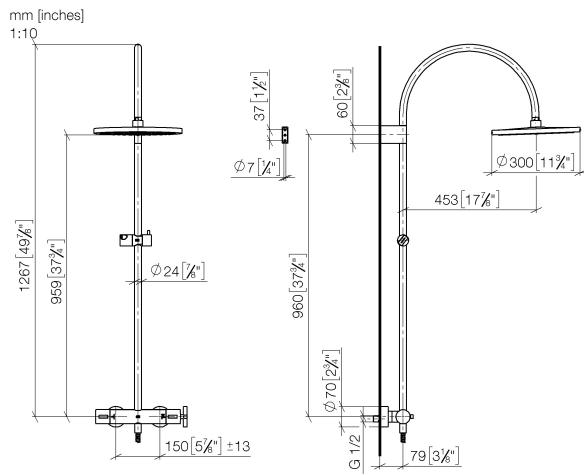

34 460 892

- shower with fixed riser projection 452mm
- overhead shower: rain flow
- rain shower Ø 300 mm
- rain shower with anti-scale system
- max. rainshower flow 6.8 l/min
- Function from: 6.5 l/min
- rotary diverter with volume control and shut-off function
- slide-on rosettes Ø 70 mm
- height of fittings up to rain shower (bottom edge) 964mm
- height of fittings up to top edge of elbow 1267mm
- gauge 150 mm - 13 mm
- metal shower hose 1750mm with integrated anti-twist protection
- 1/2" connection
- slide bar
- Pipe diameter 23.5 mm

This article does not include a hand shower!

Intrinsic protection against back flow.

	Chrome	34 460 892-00 0010
	Brushed Platinum	34 460 892-06 0010
	Platinum	34 460 892-08 0010
	Dark Chrome	34 460 892-19 0010
	Brushed Durabronze (23kt Gold)	34 460 892-28 0010
	Matte Black	34 460 892-33 0010
	Brushed Champagne (22kt Gold)	34 460 892-46 0010
	Champagne (22kt Gold)	34 460 892-47 0010
	Brushed Chrome	34 460 892-93 0010
	Brushed Dark Platinum	34 460 892-99 0010

34 460 892

34 460 892

Parts for other finishes can be found here: Brushed Platinum

### Spare parts list

No.	Item Number	Name	Quantity used	Delivery time
1	04 12 05 091 10-00	shower	1	10
2	04 28 22 346 00-00	pipe	1	10
3	09 14 10 008 90	seal	1	2
4	90 17 11 150 00-00	holder	1	10
5	28 322 970-00	Metal shower hose 1/2" x 3/8" x 1750 mm - Chrome	1	2
6	12 570 970-00	Slide unit - Chrome	1	10
7	90 28 22 349 00-00	pipe	1	10
8	04 17 01 250 00-00	connection	1	10
9	90 17 33 015 00-00	handle	1	10
10	90 14 20 026 00 90	seal	1	2
11	90 17 33 021 00-00	handle	1	10