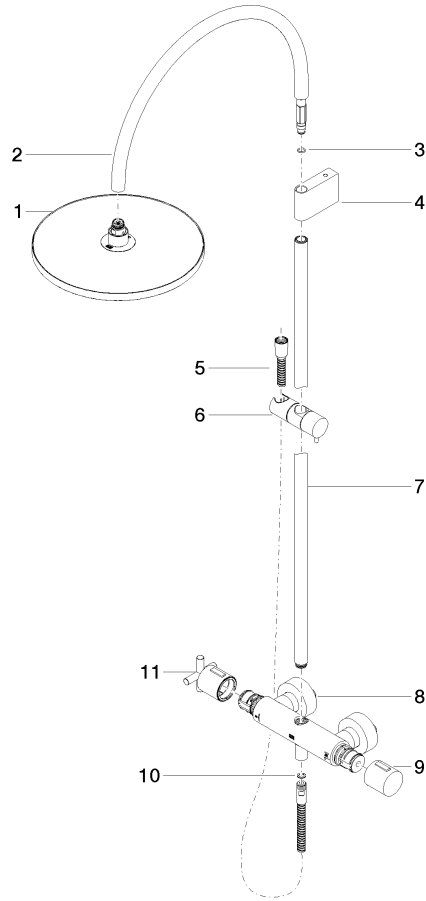

34 460 892

- shower with fixed riser projection 452mm
- overhead shower: rain flow
- rain shower Ø 300 mm
- rain shower with anti-scale system
- max. rainshower flow 6.8 l/min
- Function from: 6.5 l/min
- rotary diverter with volume control and shut-off function
- slide-on rosettes Ø 70 mm
- height of fittings up to rain shower (bottom edge) 964mm
- height of fittings up to top edge of elbow 1267mm
- gauge 150 mm - 13 mm
- metal shower hose 1750mm with integrated anti-twist protection
- 1/2" connection
- slide bar
- Pipe diameter 23.5 mm

This article does not include a hand shower!

Intrinsic protection against back flow.

	Chrome	34 460 892-00 0010
	Brushed Platinum	34 460 892-06 0010
	Platinum	34 460 892-08 0010
	Dark Chrome	34 460 892-19 0010
	Brushed Durabronze (23kt Gold)	34 460 892-28 0010
	Matte Black	34 460 892-33 0010
	Brushed Champagne (22kt Gold)	34 460 892-46 0010
	Champagne (22kt Gold)	34 460 892-47 0010
	Brushed Chrome	34 460 892-93 0010
	Brushed Dark Platinum	34 460 892-99 0010

34 460 892

34 460 892

Parts for other finishes can be found here: Brushed Platinum

### Spare parts list

No.	Item Number	Name	Quantity used	Delivery time
1	04 12 05 091 10-00	shower	1	10
2	04 28 22 346 00-00	pipe	1	10
3	09 14 10 008 90	seal	1	2
4	90 17 11 150 00-00	holder	1	10
5	28 322 970-00	Metal shower hose 1/2" x 3/8" x 1750 mm - Chrome	1	2
6	12 570 970-00	Slide unit - Chrome	1	10
7	90 28 22 349 00-00	pipe	1	10
8	04 17 01 250 00-00	connection	1	10
9	90 17 33 015 00-00	handle	1	10
10	90 14 20 026 00 90	seal	1	2
11	90 17 33 021 00-00	handle	1	10