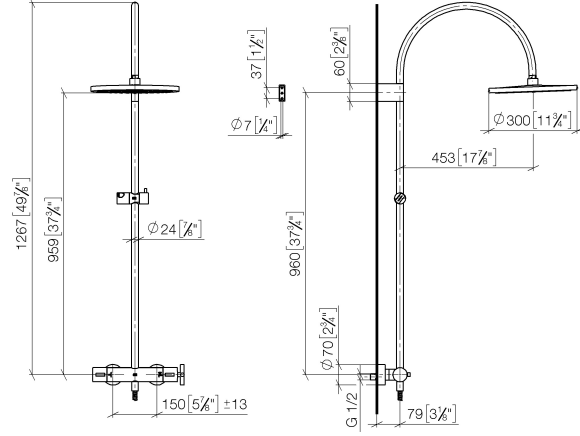

34 460 892

- shower with fixed riser projection 452mm
- overhead shower: rain flow
- rain shower Ø 300 mm
- rain shower with anti-scale system
- max. rainshower flow 6.8 l/min
- Function from: 6.5 l/min
- rotary diverter with volume control and shut-off function
- slide-on rosettes Ø 70 mm
- height of fittings up to rain shower (bottom edge) 964mm
- height of fittings up to top edge of elbow 1267mm
- gauge 150 mm - 13 mm
- metal shower hose 1750mm with integrated anti-twist protection
- 1/2" connection
- slide bar
- Pipe diameter 23.5 mm

This article does not include a hand shower!
Intrinsic protection against back flow.

	Brushed Platinum	34 460 892-06 0010
	Chrome	34 460 892-00 0010
	Platinum	34 460 892-08 0010
	Dark Chrome	34 460 892-19 0010
	Brushed Durabronze (23kt Gold)	34 460 892-28 0010
	Matte Black	34 460 892-33 0010
	Brushed Champagne (22kt Gold)	34 460 892-46 0010
	Champagne (22kt Gold)	34 460 892-47 0010
	Brushed Chrome	34 460 892-93 0010
	Brushed Dark Platinum	34 460 892-99 0010

34 460 892

mm [inches]

1:10

34 460 892

Parts for other
finishes can be found
here: [Chrome](#)

TARA Shower pipe 300 mm - Brushed Platinum

TARA

34 460 892

Spare parts list

No.	Item Number	Name	Quantity used	Delivery time
	04 12 05 091 10-06	shower	11	10