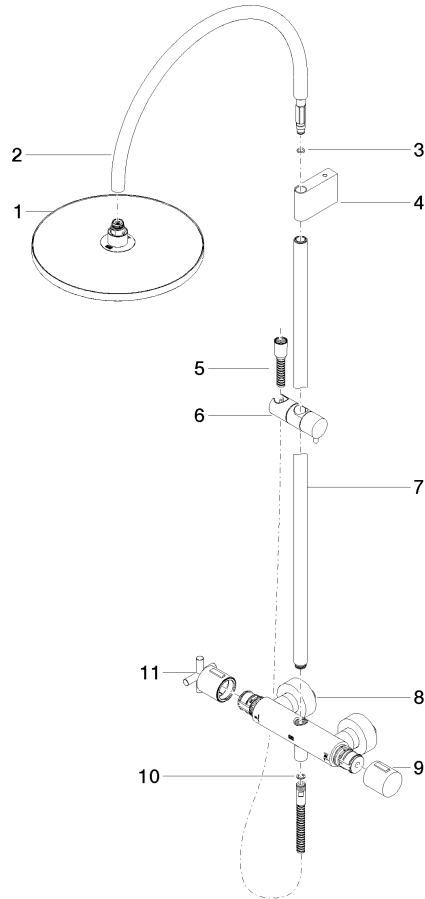

34 460 892

- shower with fixed riser projection 452mm
- overhead shower: rain flow
- rain shower Ø 300 mm
- rain shower with anti-scale system
- max. rainshower flow 6.8 l/min
- Function from: 6.5 l/min
- rotary diverter with volume control and shut-off function
- slide-on rosettes Ø 70 mm
- height of fittings up to rain shower (bottom edge) 964mm
- height of fittings up to top edge of elbow 1267mm
- gauge 150 mm - 13 mm
- metal shower hose 1750mm with integrated anti-twist protection
- 1/2" connection
- slide bar
- Pipe diameter 23.5 mm

This article does not include a hand shower!
Intrinsic protection against back flow.

	Brushed Platinum	34 460 892-06 0010
	Chrome	34 460 892-00 0010
	Platinum	34 460 892-08 0010
	Dark Chrome	34 460 892-19 0010
	Brushed Durabronze (23kt Gold)	34 460 892-28 0010
	Matte Black	34 460 892-33 0010
	Brushed Champagne (22kt Gold)	34 460 892-46 0010
	Champagne (22kt Gold)	34 460 892-47 0010
	Brushed Chrome	34 460 892-93 0010
	Brushed Dark Platinum	34 460 892-99 0010

34 460 892

mm [inches]

1:10

34 460 892

Parts for other
finishes can be found
here: [Chrome](#)

TARA Shower pipe 300 mm - Brushed Platinum

TARA

34 460 892

Spare parts list

No.	Item Number	Name	Quantity used	Delivery time
	04 12 05 091 10-06	shower	11	10