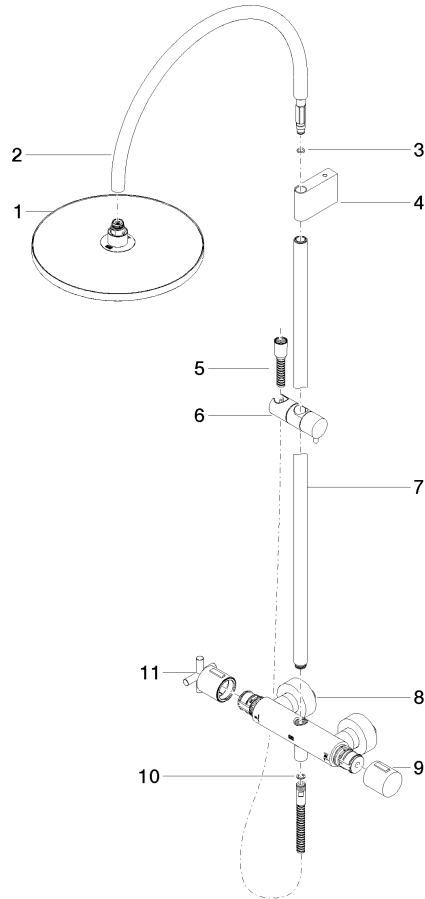

34 460 892

- shower with fixed riser projection 452mm
- overhead shower: rain flow
- rain shower Ø 300 mm
- rain shower with anti-scale system
- max. rainshower flow 6.8 l/min
- Function from: 6.5 l/min
- rotary diverter with volume control and shut-off function
- slide-on rosettes Ø 70 mm
- height of fittings up to rain shower (bottom edge) 964mm
- height of fittings up to top edge of elbow 1267mm
- gauge 150 mm - 13 mm
- metal shower hose 1750mm with integrated anti-twist protection
- 1/2" connection
- slide bar
- Pipe diameter 23.5 mm

This article does not include a hand shower!
Intrinsic protection against back flow.

	Platinum	34 460 892-08 0010
	Chrome	34 460 892-00 0010
	Brushed Platinum	34 460 892-06 0010
	Dark Chrome	34 460 892-19 0010
	Brushed Durabronze (23kt Gold)	34 460 892-28 0010
	Matte Black	34 460 892-33 0010
	Brushed Champagne (22kt Gold)	34 460 892-46 0010
	Champagne (22kt Gold)	34 460 892-47 0010
	Brushed Chrome	34 460 892-93 0010
	Brushed Dark Platinum	34 460 892-99 0010

34 460 892

mm [inches]

1:10

34 460 892

Parts for other finishes can be found here: [Chrome](#)

TARA Shower pipe 300 mm - Platinum

TARA

34 460 892

Spare parts list

No.	Item Number	Name	Quantity used	Delivery time
	04 12 05 091 10-08	shower	11	40