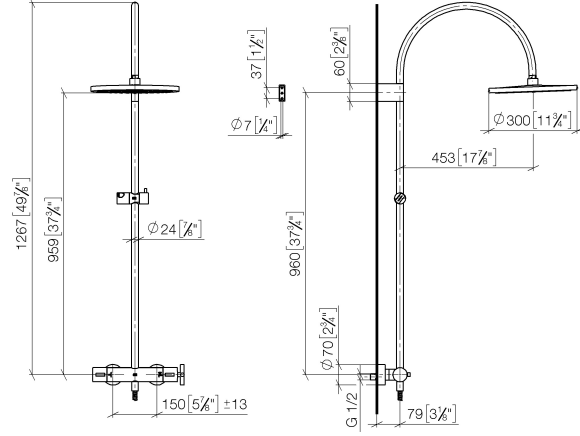

34 460 892

- shower with fixed riser projection 452mm
- overhead shower: rain flow
- rain shower Ø 300 mm
- rain shower with anti-scale system
- max. rainshower flow 6.8 l/min
- Function from: 6.5 l/min
- rotary diverter with volume control and shut-off function
- slide-on rosettes Ø 70 mm
- height of fittings up to rain shower (bottom edge) 964mm
- height of fittings up to top edge of elbow 1267mm
- gauge 150 mm - 13 mm
- metal shower hose 1750mm with integrated anti-twist protection
- 1/2" connection
- slide bar
- Pipe diameter 23.5 mm

This article does not include a hand shower!
Intrinsic protection against back flow.

	Platinum	34 460 892-08 0010
	Chrome	34 460 892-00 0010
	Brushed Platinum	34 460 892-06 0010
	Dark Chrome	34 460 892-19 0010
	Brushed Durabronze (23kt Gold)	34 460 892-28 0010
	Matte Black	34 460 892-33 0010
	Brushed Champagne (22kt Gold)	34 460 892-46 0010
	Champagne (22kt Gold)	34 460 892-47 0010
	Brushed Chrome	34 460 892-93 0010
	Brushed Dark Platinum	34 460 892-99 0010

34 460 892

mm [inches]

1:10

34 460 892

Parts for other finishes can be found here: [Chrome](#)

TARA Shower pipe 300 mm - Platinum

TARA

34 460 892

Spare parts list

No.	Item Number	Name	Quantity used	Delivery time
	04 12 05 091 10-08	shower	11	40