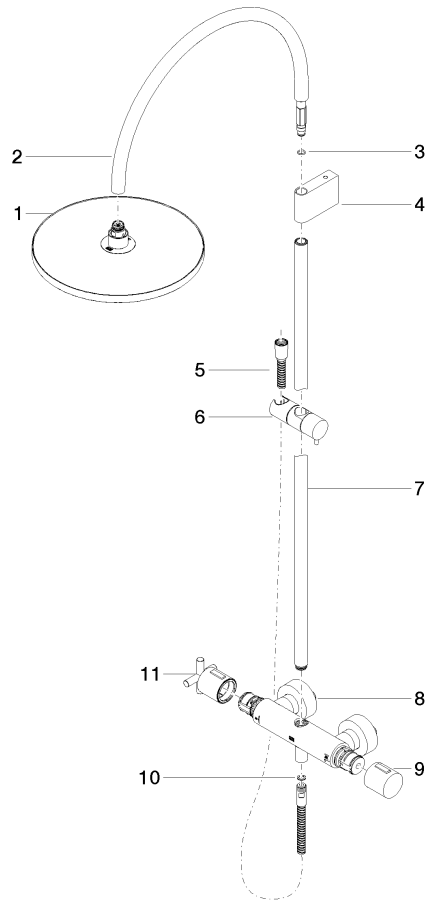

34 460 892

- shower with fixed riser projection 452mm
- overhead shower: rain flow
- rain shower Ø 300 mm
- rain shower with anti-scale system
- max. rainshower flow 6.8 l/min
- Function from: 6.5 l/min
- rotary diverter with volume control and shut-off function
- slide-on rosettes Ø 70 mm
- height of fittings up to rain shower (bottom edge) 964mm
- height of fittings up to top edge of elbow 1267mm
- gauge 150 mm - 13 mm
- metal shower hose 1750mm with integrated anti-twist protection
- 1/2" connection
- slide bar
- Pipe diameter 23.5 mm

This article does not include a hand shower!

Intrinsic protection against back flow.

	Dark Chrome	34 460 892-19 0010
	Chrome	34 460 892-00 0010
	Brushed Platinum	34 460 892-06 0010
	Platinum	34 460 892-08 0010
	Brushed Durabronze (23kt Gold)	34 460 892-28 0010
	Matte Black	34 460 892-33 0010
	Brushed Champagne (22kt Gold)	34 460 892-46 0010
	Champagne (22kt Gold)	34 460 892-47 0010
	Brushed Chrome	34 460 892-93 0010
	Brushed Dark Platinum	34 460 892-99 0010

34 460 892

34 460 892

Parts for other finishes can be found here: [Chrome](#)

### Spare parts list

No.	Item Number	Name	Quantity used	Delivery time
1	04 12 05 091 10-19	shower	1	20
2	04 28 22 346 00-19	pipe	1	20
3	09 14 10 008 90	seal	1	2
4	90 17 11 150 00-19	holder	1	20
5	28 322 970-19	Metal shower hose 1/2" x 3/8" x 1750 mm - Dark Chrome	1	20
6	12 570 970-19	Slide unit - Dark Chrome	1	20
7	90 28 22 349 00-19	pipe	1	20
8	04 17 01 250 00-19	connection	1	20
9	90 17 33 015 00-19	handle	1	20
10	90 14 20 026 00 90	seal	1	2
11	90 17 33 021 00-19	handle	1	20