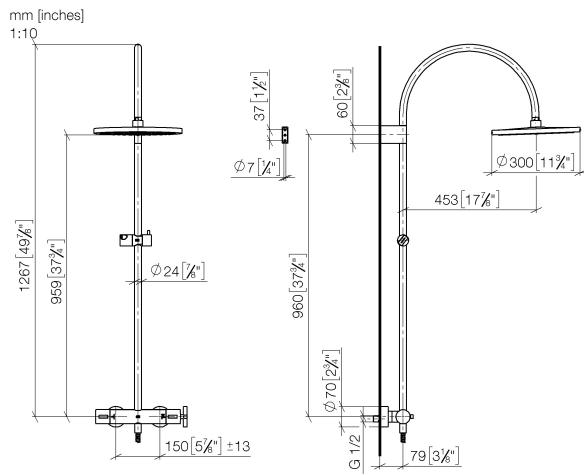

34 460 892

- shower with fixed riser projection 452mm
- overhead shower: rain flow
- rain shower Ø 300 mm
- rain shower with anti-scale system
- max. rainshower flow 6.8 l/min
- Function from: 6.5 l/min
- rotary diverter with volume control and shut-off function
- slide-on rosettes Ø 70 mm
- height of fittings up to rain shower (bottom edge) 964mm
- height of fittings up to top edge of elbow 1267mm
- gauge 150 mm - 13 mm
- metal shower hose 1750mm with integrated anti-twist protection
- 1/2" connection
- slide bar
- Pipe diameter 23.5 mm

This article does not include a hand shower!

Intrinsic protection against back flow.

	Brushed Durabronz (23kt Gold)	34 460 892-28 0010
	Chrome	34 460 892-00 0010
	Brushed Platinum	34 460 892-06 0010
	Platinum	34 460 892-08 0010
	Dark Chrome	34 460 892-19 0010
	Matte Black	34 460 892-33 0010
	Brushed Champagne (22kt Gold)	34 460 892-46 0010
	Champagne (22kt Gold)	34 460 892-47 0010
	Brushed Chrome	34 460 892-93 0010
	Brushed Dark Platinum	34 460 892-99 0010

34 460 892

34 460 892

Parts for other finishes can be found here: [Chrome](#)

Spare parts list

No.	Item Number	Name	Quantity used	Delivery time
1	04 12 05 091 10-28	shower	1	20
2	04 28 22 346 00-28	pipe	1	20
3	09 14 10 008 90	seal	1	2
4	90 17 11 150 00-28	holder	1	20
5	28 322 970-28	Metal shower hose 1/2" x 3/8" x 1750 mm - Brushed Durabronz (23kt Gold)	1	20
6	12 570 970-28	Slide unit - Brushed Durabronz (23kt Gold)	1	20
7	90 28 22 349 00-28	pipe	1	20
8	04 17 01 250 00-28	connection	1	20
9	90 17 33 015 00-28	handle	1	20
10	90 14 20 026 00 90	seal	1	2
11	90 17 33 021 00-28	handle	1	20