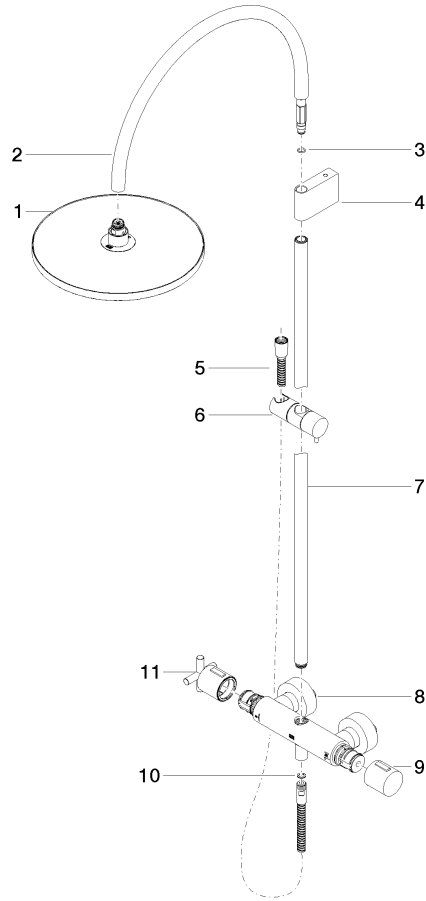

34 460 892

- shower with fixed riser projection 452mm
- overhead shower: rain flow
- rain shower Ø 300 mm
- rain shower with anti-scale system
- max. rainshower flow 6.8 l/min
- Function from: 6.5 l/min
- rotary diverter with volume control and shut-off function
- slide-on rosettes Ø 70 mm
- height of fittings up to rain shower (bottom edge) 964mm
- height of fittings up to top edge of elbow 1267mm
- gauge 150 mm - 13 mm
- metal shower hose 1750mm with integrated anti-twist protection
- 1/2" connection
- slide bar
- Pipe diameter 23.5 mm

This article does not include a hand shower!

Intrinsic protection against back flow.

	Brushed Durabronz (23kt Gold)	34 460 892-28 0010
	Chrome	34 460 892-00 0010
	Brushed Platinum	34 460 892-06 0010
	Platinum	34 460 892-08 0010
	Dark Chrome	34 460 892-19 0010
	Matte Black	34 460 892-33 0010
	Brushed Champagne (22kt Gold)	34 460 892-46 0010
	Champagne (22kt Gold)	34 460 892-47 0010
	Brushed Chrome	34 460 892-93 0010
	Brushed Dark Platinum	34 460 892-99 0010

34 460 892

34 460 892

Parts for other finishes can be found here: [Chrome](#)

Spare parts list

No.	Item Number	Name	Quantity used	Delivery time
1	04 12 05 091 10-28	shower	1	20
2	04 28 22 346 00-28	pipe	1	20
3	09 14 10 008 90	seal	1	2
4	90 17 11 150 00-28	holder	1	20
5	28 322 970-28	Metal shower hose 1/2" x 3/8" x 1750 mm - Brushed Durabronz (23kt Gold)	1	20
6	12 570 970-28	Slide unit - Brushed Durabronz (23kt Gold)	1	20
7	90 28 22 349 00-28	pipe	1	20
8	04 17 01 250 00-28	connection	1	20
9	90 17 33 015 00-28	handle	1	20
10	90 14 20 026 00 90	seal	1	2
11	90 17 33 021 00-28	handle	1	20