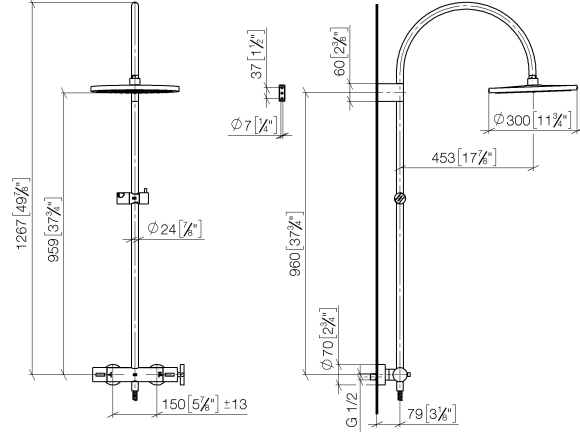

34 460 892

- shower with fixed riser projection 452mm
- overhead shower: rain flow
- rain shower Ø 300 mm
- rain shower with anti-scale system
- max. rainshower flow 6.8 l/min
- Function from: 6.5 l/min
- rotary diverter with volume control and shut-off function
- slide-on rosettes Ø 70 mm
- height of fittings up to rain shower (bottom edge) 964mm
- height of fittings up to top edge of elbow 1267mm
- gauge 150 mm - 13 mm
- metal shower hose 1750mm with integrated anti-twist protection
- 1/2" connection
- slide bar
- Pipe diameter 23.5 mm

34 460 892

mm [inches]

1:10

34 460 892

Parts for other finishes can be found here: [Chrome](#)

## TARA Shower pipe 300 mm - Matte Black

TARA

34 460 892

### Spare parts list

No.	Item Number	Name	Quantity used	Delivery time
	04 12 05 091 10-33	shower	11	30