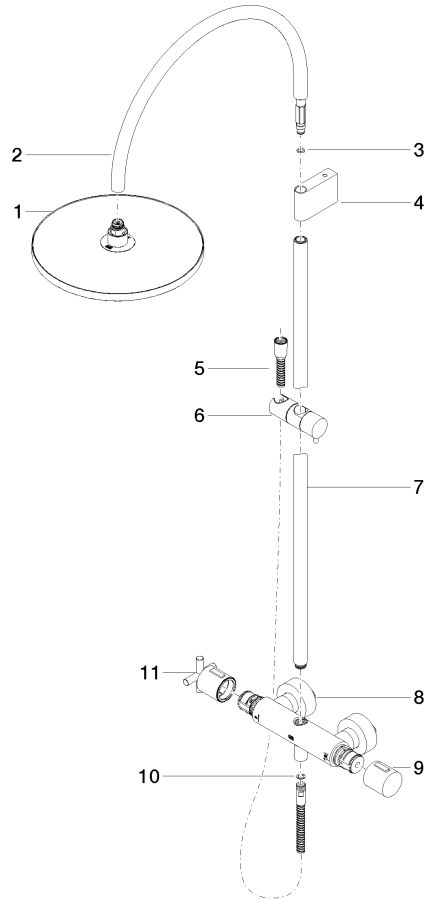

34 460 892

- shower with fixed riser projection 452mm
- overhead shower: rain flow
- rain shower Ø 300 mm
- rain shower with anti-scale system
- max. rainshower flow 6.8 l/min
- Function from: 6.5 l/min
- rotary diverter with volume control and shut-off function
- slide-on rosettes Ø 70 mm
- height of fittings up to rain shower (bottom edge) 964mm
- height of fittings up to top edge of elbow 1267mm
- gauge 150 mm - 13 mm
- metal shower hose 1750mm with integrated anti-twist protection
- 1/2" connection
- slide bar
- Pipe diameter 23.5 mm

34 460 892

mm [inches]

1:10

34 460 892

Parts for other finishes can be found here: [Chrome](#)

## TARA Shower pipe 300 mm - Matte Black

TARA

34 460 892

### Spare parts list

No.	Item Number	Name	Quantity used	Delivery time
	04 12 05 091 10-33	shower	11	30