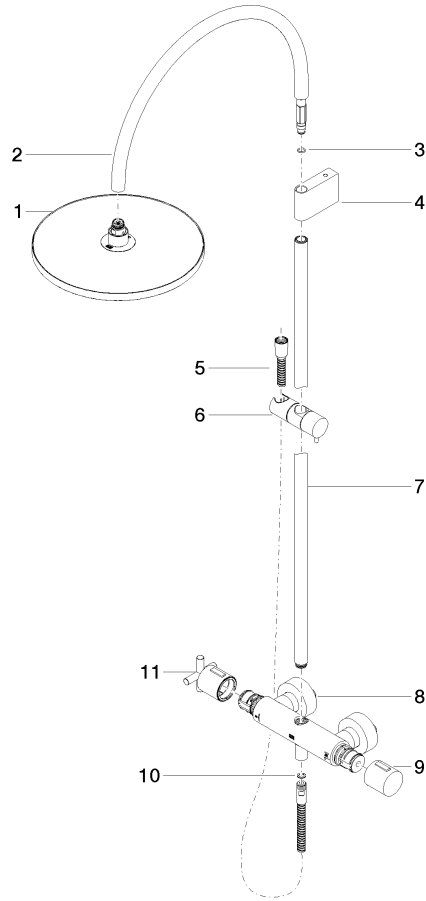

34 460 892

- shower with fixed riser projection 452mm
- overhead shower: rain flow
- rain shower Ø 300 mm
- rain shower with anti-scale system
- max. rainshower flow 6.8 l/min
- Function from: 6.5 l/min
- rotary diverter with volume control and shut-off function
- slide-on rosettes Ø 70 mm
- height of fittings up to rain shower (bottom edge) 964mm
- height of fittings up to top edge of elbow 1267mm
- gauge 150 mm - 13 mm
- metal shower hose 1750mm with integrated anti-twist protection
- 1/2" connection
- slide bar
- Pipe diameter 23.5 mm

This article does not include a hand shower!

Intrinsic protection against back flow.

| | | |
|--|--------------------------------|--------------------|
|  | Brushed Champagne (22kt Gold) | 34 460 892-46 0010 |
|  | Chrome | 34 460 892-00 0010 |
|  | Brushed Platinum | 34 460 892-06 0010 |
|  | Platinum | 34 460 892-08 0010 |
|  | Dark Chrome | 34 460 892-19 0010 |
|  | Brushed Durabronze (23kt Gold) | 34 460 892-28 0010 |
|  | Matte Black | 34 460 892-33 0010 |
|  | Champagne (22kt Gold) | 34 460 892-47 0010 |
|  | Brushed Chrome | 34 460 892-93 0010 |
|  | Brushed Dark Platinum | 34 460 892-99 0010 |

34 460 892

34 460 892

Parts for other finishes can be found here: [Chrome](#)

Spare parts list

| No. | Item Number | Name | Quantity used | Delivery time |
|-----|--------------------|---|---------------|---------------|
| 1 | 04 12 05 091 10-46 | shower | 1 | 30 |
| 2 | 04 28 22 346 00-46 | pipe | 1 | 60 |
| 3 | 09 14 10 008 90 | seal | 1 | 2 |
| 4 | 90 17 11 150 00-46 | holder | 1 | 30 |
| 5 | 28 322 970-46 | Metal shower hose 1/2" x 3/8" x 1750 mm - Brushed Champagne (22kt Gold) | 1 | 30 |
| 6 | 12 570 970-46 | Slide unit - Brushed Champagne (22kt Gold) | 1 | 30 |
| 7 | 90 28 22 349 00-46 | pipe | 1 | 30 |
| 8 | 04 17 01 250 00-46 | connection | 1 | 60 |
| 9 | 90 17 33 015 00-46 | handle | 1 | 30 |
| 10 | 90 14 20 026 00 90 | seal | 1 | 2 |
| 11 | 90 17 33 021 00-46 | handle | 1 | 30 |