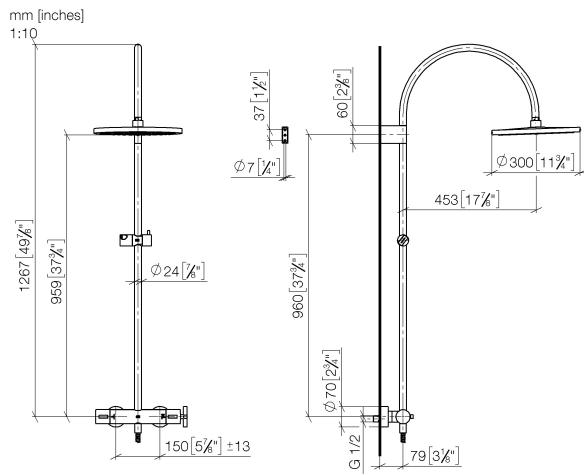

34 460 892

- shower with fixed riser projection 452mm
- overhead shower: rain flow
- rain shower Ø 300 mm
- rain shower with anti-scale system
- max. rainshower flow 6.8 l/min
- Function from: 6.5 l/min
- rotary diverter with volume control and shut-off function
- slide-on rosettes Ø 70 mm
- height of fittings up to rain shower (bottom edge) 964mm
- height of fittings up to top edge of elbow 1267mm
- gauge 150 mm - 13 mm
- metal shower hose 1750mm with integrated anti-twist protection
- 1/2" connection
- slide bar
- Pipe diameter 23.5 mm

This article does not include a hand shower!

Intrinsic protection against back flow.

| | | |
|--|--------------------------------|--------------------|
|  | Brushed Champagne (22kt Gold) | 34 460 892-46 0010 |
|  | Chrome | 34 460 892-00 0010 |
|  | Brushed Platinum | 34 460 892-06 0010 |
|  | Platinum | 34 460 892-08 0010 |
|  | Dark Chrome | 34 460 892-19 0010 |
|  | Brushed Durabronze (23kt Gold) | 34 460 892-28 0010 |
|  | Matte Black | 34 460 892-33 0010 |
|  | Champagne (22kt Gold) | 34 460 892-47 0010 |
|  | Brushed Chrome | 34 460 892-93 0010 |
|  | Brushed Dark Platinum | 34 460 892-99 0010 |

34 460 892

34 460 892

Parts for other finishes can be found here: [Chrome](#)

Spare parts list

| No. | Item Number | Name | Quantity used | Delivery time |
|-----|--------------------|---|---------------|---------------|
| 1 | 04 12 05 091 10-46 | shower | 1 | 30 |
| 2 | 04 28 22 346 00-46 | pipe | 1 | 60 |
| 3 | 09 14 10 008 90 | seal | 1 | 2 |
| 4 | 90 17 11 150 00-46 | holder | 1 | 30 |
| 5 | 28 322 970-46 | Metal shower hose 1/2" x 3/8" x 1750 mm - Brushed Champagne (22kt Gold) | 1 | 30 |
| 6 | 12 570 970-46 | Slide unit - Brushed Champagne (22kt Gold) | 1 | 30 |
| 7 | 90 28 22 349 00-46 | pipe | 1 | 30 |
| 8 | 04 17 01 250 00-46 | connection | 1 | 60 |
| 9 | 90 17 33 015 00-46 | handle | 1 | 30 |
| 10 | 90 14 20 026 00 90 | seal | 1 | 2 |
| 11 | 90 17 33 021 00-46 | handle | 1 | 30 |