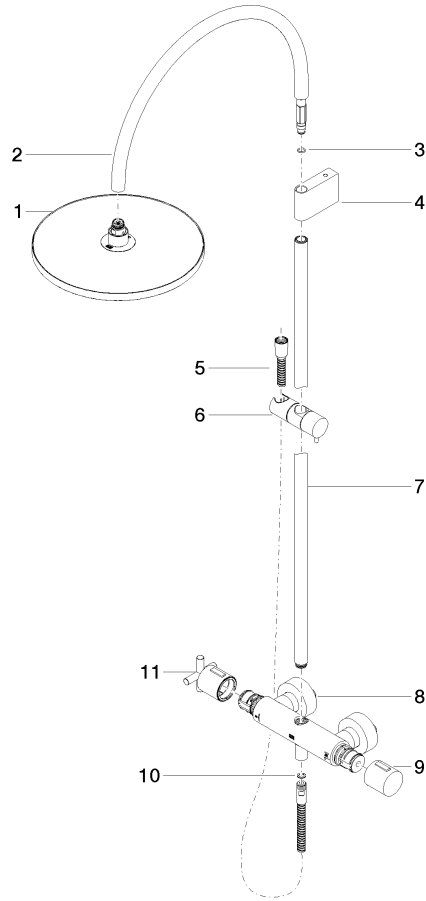

34 460 892

- shower with fixed riser projection 452mm
- overhead shower: rain flow
- rain shower Ø 300 mm
- rain shower with anti-scale system
- max. rainshower flow 6.8 l/min
- Function from: 6.5 l/min
- rotary diverter with volume control and shut-off function
- slide-on rosettes Ø 70 mm
- height of fittings up to rain shower (bottom edge) 964mm
- height of fittings up to top edge of elbow 1267mm
- gauge 150 mm - 13 mm
- metal shower hose 1750mm with integrated anti-twist protection
- 1/2" connection
- slide bar
- Pipe diameter 23.5 mm

This article does not include a hand shower!

Intrinsic protection against back flow.

	Champagne (22kt Gold)	34 460 892-47 0010
	Chrome	34 460 892-00 0010
	Brushed Platinum	34 460 892-06 0010
	Platinum	34 460 892-08 0010
	Dark Chrome	34 460 892-19 0010
	Brushed Durabronze (23kt Gold)	34 460 892-28 0010
	Matte Black	34 460 892-33 0010
	Brushed Champagne (22kt Gold)	34 460 892-46 0010
	Brushed Chrome	34 460 892-93 0010
	Brushed Dark Platinum	34 460 892-99 0010

34 460 892

34 460 892

Parts for other finishes can be found here: [Chrome](#)

Spare parts list

No.	Item Number	Name	Quantity used	Delivery time
1	04 12 05 091 10-47	shower	1	30
2	04 28 22 346 00-47	pipe	1	60
3	09 14 10 008 90	seal	1	2
4	90 17 11 150 00-47	holder	1	30
5	28 322 970-47	Metal shower hose 1/2" x 3/8" x 1750 mm - Champagne (22kt Gold)	1	30
6	12 570 970-47	Slide unit - Champagne (22kt Gold)	1	30
7	90 28 22 349 00-47	pipe	1	30
8	04 17 01 250 00-47	connection	1	60
9	90 17 33 015 00-47	handle	1	30
10	90 14 20 026 00 90	seal	1	2
11	90 17 33 021 00-47	handle	1	30