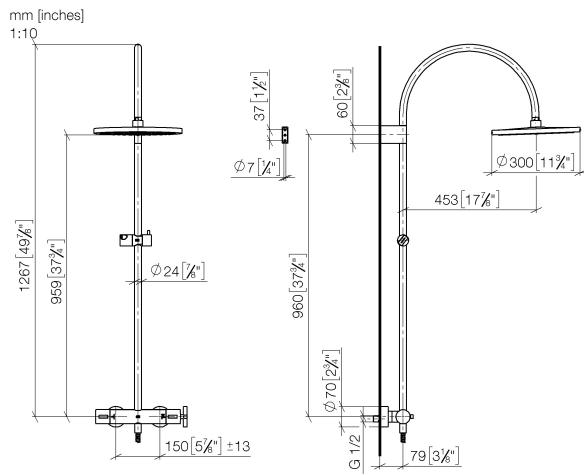

34 460 892

- shower with fixed riser projection 452mm
- overhead shower: rain flow
- rain shower Ø 300 mm
- rain shower with anti-scale system
- max. rainshower flow 6.8 l/min
- Function from: 6.5 l/min
- rotary diverter with volume control and shut-off function
- slide-on rosettes Ø 70 mm
- height of fittings up to rain shower (bottom edge) 964mm
- height of fittings up to top edge of elbow 1267mm
- gauge 150 mm - 13 mm
- metal shower hose 1750mm with integrated anti-twist protection
- 1/2" connection
- slide bar
- Pipe diameter 23.5 mm

This article does not include a hand shower!

Intrinsic protection against back flow.

	Champagne (22kt Gold)	34 460 892-47 0010
	Chrome	34 460 892-00 0010
	Brushed Platinum	34 460 892-06 0010
	Platinum	34 460 892-08 0010
	Dark Chrome	34 460 892-19 0010
	Brushed Durabronze (23kt Gold)	34 460 892-28 0010
	Matte Black	34 460 892-33 0010
	Brushed Champagne (22kt Gold)	34 460 892-46 0010
	Brushed Chrome	34 460 892-93 0010
	Brushed Dark Platinum	34 460 892-99 0010

34 460 892

34 460 892

Parts for other finishes can be found here: [Chrome](#)

Spare parts list

No.	Item Number	Name	Quantity used	Delivery time
1	04 12 05 091 10-47	shower	1	30
2	04 28 22 346 00-47	pipe	1	60
3	09 14 10 008 90	seal	1	2
4	90 17 11 150 00-47	holder	1	30
5	28 322 970-47	Metal shower hose 1/2" x 3/8" x 1750 mm - Champagne (22kt Gold)	1	30
6	12 570 970-47	Slide unit - Champagne (22kt Gold)	1	30
7	90 28 22 349 00-47	pipe	1	30
8	04 17 01 250 00-47	connection	1	60
9	90 17 33 015 00-47	handle	1	30
10	90 14 20 026 00 90	seal	1	2
11	90 17 33 021 00-47	handle	1	30