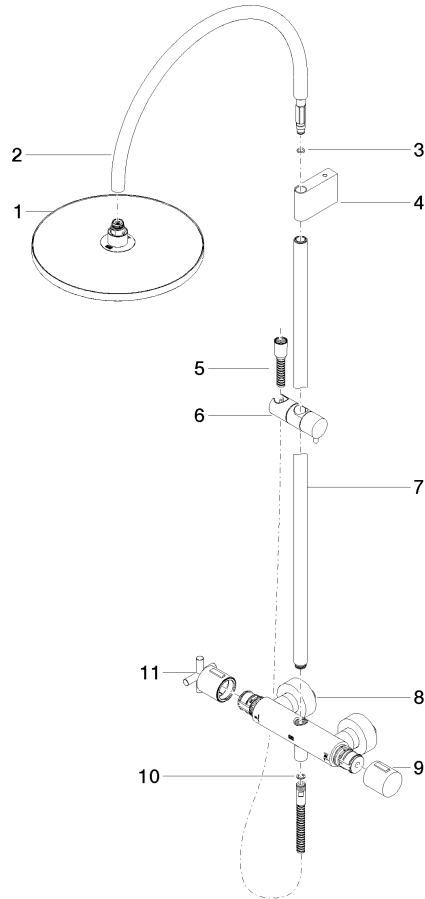

34 460 892

- shower with fixed riser projection 452mm
- overhead shower: rain flow
- rain shower Ø 300 mm
- rain shower with anti-scale system
- max. rainshower flow 6.8 l/min
- Function from: 6.5 l/min
- rotary diverter with volume control and shut-off function
- slide-on rosettes Ø 70 mm
- height of fittings up to rain shower (bottom edge) 964mm
- height of fittings up to top edge of elbow 1267mm
- gauge 150 mm - 13 mm
- metal shower hose 1750mm with integrated anti-twist protection
- 1/2" connection
- slide bar
- Pipe diameter 23.5 mm

This article does not include a hand shower!
Intrinsic protection against back flow.

	Brushed Dark Platinum	34 460 892-99 0010
	Chrome	34 460 892-00 0010
	Brushed Platinum	34 460 892-06 0010
	Platinum	34 460 892-08 0010
	Dark Chrome	34 460 892-19 0010
	Brushed Durabronze (23kt Gold)	34 460 892-28 0010
	Matte Black	34 460 892-33 0010
	Brushed Champagne (22kt Gold)	34 460 892-46 0010
	Champagne (22kt Gold)	34 460 892-47 0010
	Brushed Chrome	34 460 892-93 0010

34 460 892

mm [inches]

1:10

34 460 892

Parts for other finishes can be found here: [Chrome](#)

TARA Shower pipe 300 mm - Brushed Dark Platinum

TARA

34 460 892

Spare parts list

No.	Item Number	Name	Quantity used	Delivery time
	04 12 05 091 10-99	shower	11	30