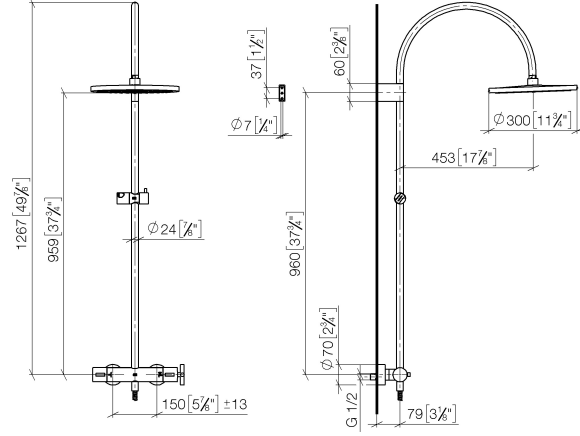

34 460 892

- shower with fixed riser projection 452mm
- overhead shower: rain flow
- rain shower Ø 300 mm
- rain shower with anti-scale system
- max. rainshower flow 6.8 l/min
- Function from: 6.5 l/min
- rotary diverter with volume control and shut-off function
- slide-on rosettes Ø 70 mm
- height of fittings up to rain shower (bottom edge) 964mm
- height of fittings up to top edge of elbow 1267mm
- gauge 150 mm - 13 mm
- metal shower hose 1750mm with integrated anti-twist protection
- 1/2" connection
- slide bar
- Pipe diameter 23.5 mm

This article does not include a hand shower!
Intrinsic protection against back flow.

	Brushed Dark Platinum	34 460 892-99 0010
	Chrome	34 460 892-00 0010
	Brushed Platinum	34 460 892-06 0010
	Platinum	34 460 892-08 0010
	Dark Chrome	34 460 892-19 0010
	Brushed Durabronze (23kt Gold)	34 460 892-28 0010
	Matte Black	34 460 892-33 0010
	Brushed Champagne (22kt Gold)	34 460 892-46 0010
	Champagne (22kt Gold)	34 460 892-47 0010
	Brushed Chrome	34 460 892-93 0010

34 460 892

mm [inches]

1:10

34 460 892

Parts for other finishes can be found here: [Chrome](#)

TARA Shower pipe 300 mm - Brushed Dark Platinum

TARA

34 460 892

Spare parts list

No.	Item Number	Name	Quantity used	Delivery time
	04 12 05 091 10-99	shower	11	30