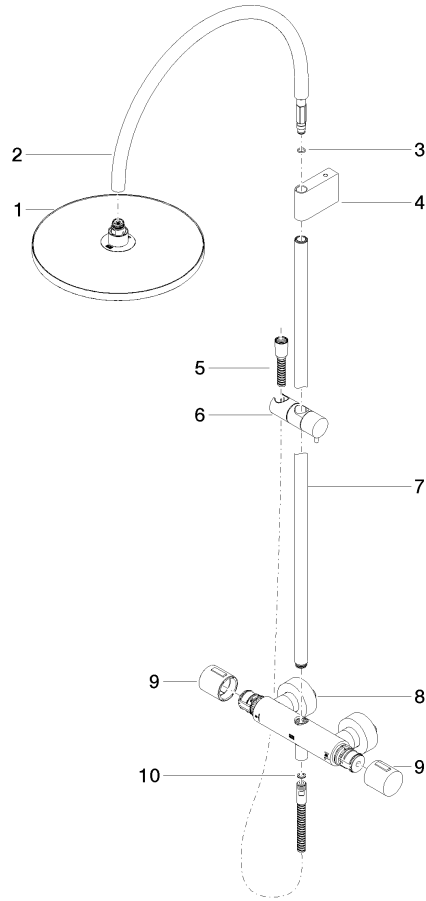

34 462 892

Fits: TARA, VAIA, META

- shower with fixed riser projection 452mm
- overhead shower: rain flow
- rain shower Ø 300 mm
- rain shower with anti-scale system
- max. rainshower flow 6.8 l/min
- rotary diverter with volume control and shut-off function
- slide-on rosettes Ø 70 mm
- height of fittings up to rain shower (bottom edge) 963mm
- height of fittings up to top edge of elbow 1267mm
- gauge 150 mm - 13 mm
- metal shower hose 1750mm with integrated anti-twist protection
- 1/2" connection
- slide bar
- Pipe diameter 23.5 mm
- quick clearing

This article does not include a hand shower!

Intrinsic protection against back flow.

	Chrome	34 462 892-00 0010
	Brushed Platinum	34 462 892-06 0010
	Platinum	34 462 892-08 0010
	Dark Chrome	34 462 892-19 0010
	Brushed Light Gold	34 462 892-27 0010
	Brushed Durabronze (23kt Gold)	34 462 892-28 0010
	Matte Black	34 462 892-33 0010
	Brushed Champagne (22kt Gold)	34 462 892-46 0010
	Champagne (22kt Gold)	34 462 892-47 0010
	Brushed Chrome	34 462 892-93 0010
	Brushed Dark Platinum	34 462 892-99 0010

34 462 892

mm [inches]
1:10

34 462 892

Parts for other finishes can be found here: [Brushed](#)
[Platinum](#)

Spare parts list

No.	Item Number	Name	Quantity used	Delivery time
1	04 12 05 091 10-00	shower	1	10
2	04 28 22 346 00-00	pipe	1	10
3	09 14 10 008 90	seal	1	2
4	90 17 11 150 00-00	holder	1	10
5	28 322 970-00	Metal shower hose 1/2" x 3/8" x 1750 mm - Chrome	1	2
6	12 570 970-00	Slide unit - Chrome	1	10
7	90 28 22 349 00-00	pipe	1	10
8	04 17 01 250 00-00	connection	1	10
9	90 17 33 015 00-00	handle	1	10
10	90 14 20 026 00 90	seal	1	2