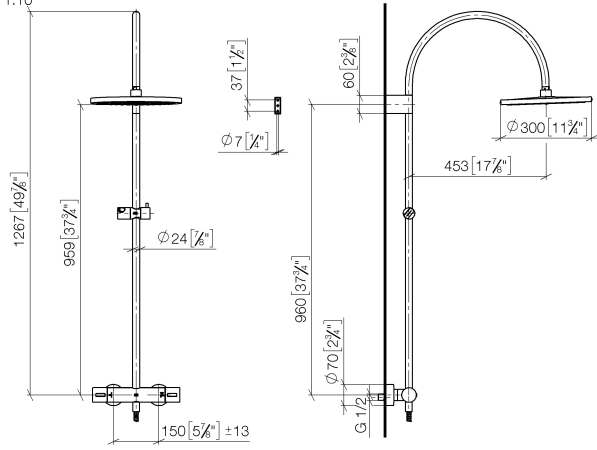

34 462 892

Fits: TARA, VAIA, META

- shower with fixed riser projection 452mm
- overhead shower: rain flow
- rain shower Ø 300 mm
- rain shower with anti-scale system
- max. rainshower flow 6.8 l/min
- rotary diverter with volume control and shut-off function
- slide-on rosettes Ø 70 mm
- height of fittings up to rain shower (bottom edge) 963mm
- height of fittings up to top edge of elbow 1267mm
- gauge 150 mm - 13 mm
- metal shower hose 1750mm with integrated anti-twist protection
- 1/2" connection
- slide bar
- Pipe diameter 23.5 mm
- quick clearing

This article does not include a hand shower!

Intrinsic protection against back flow.

	Chrome	34 462 892-00 0010
	Brushed Platinum	34 462 892-06 0010
	Platinum	34 462 892-08 0010
	Dark Chrome	34 462 892-19 0010
	Brushed Light Gold	34 462 892-27 0010
	Brushed Durabronze (23kt Gold)	34 462 892-28 0010
	Matte Black	34 462 892-33 0010
	Brushed Champagne (22kt Gold)	34 462 892-46 0010
	Champagne (22kt Gold)	34 462 892-47 0010
	Brushed Chrome	34 462 892-93 0010
	Brushed Dark Platinum	34 462 892-99 0010

34 462 892

mm [inches]
1:10

34 462 892

Parts for other finishes can be found here: [Brushed](#)
[Platinum](#)

Spare parts list

No.	Item Number	Name	Quantity used	Delivery time
1	04 12 05 091 10-00	shower	1	10
2	04 28 22 346 00-00	pipe	1	10
3	09 14 10 008 90	seal	1	2
4	90 17 11 150 00-00	holder	1	10
5	28 322 970-00	Metal shower hose 1/2" x 3/8" x 1750 mm - Chrome	1	2
6	12 570 970-00	Slide unit - Chrome	1	10
7	90 28 22 349 00-00	pipe	1	10
8	04 17 01 250 00-00	connection	1	10
9	90 17 33 015 00-00	handle	1	10
10	90 14 20 026 00 90	seal	1	2