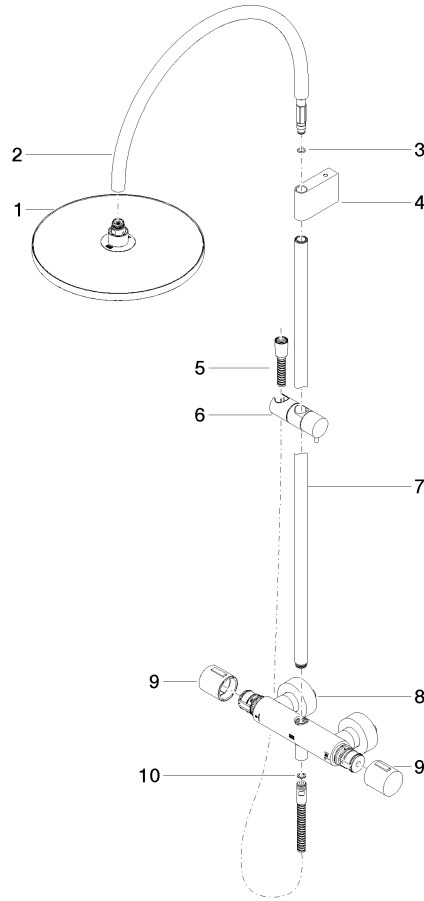

34 462 892

Fits: TARA, VAIA, META

- shower with fixed riser projection 452mm
- overhead shower: rain flow
- rain shower Ø 300 mm
- rain shower with anti-scale system
- max. rainshower flow 6.8 l/min
- rotary diverter with volume control and shut-off function
- slide-on rosettes Ø 70 mm
- height of fittings up to rain shower (bottom edge) 963mm
- height of fittings up to top edge of elbow 1267mm
- gauge 150 mm - 13 mm
- metal shower hose 1750mm with integrated anti-twist protection
- 1/2" connection
- slide bar
- Pipe diameter 23.5 mm
- quick clearing

This article does not include a hand shower!

Intrinsic protection against back flow.

	Brushed Platinum	34 462 892-06 0010
	Chrome	34 462 892-00 0010
	Platinum	34 462 892-08 0010
	Dark Chrome	34 462 892-19 0010
	Brushed Light Gold	34 462 892-27 0010
	Brushed Durabronze (23kt Gold)	34 462 892-28 0010
	Matte Black	34 462 892-33 0010
	Brushed Champagne (22kt Gold)	34 462 892-46 0010
	Champagne (22kt Gold)	34 462 892-47 0010
	Brushed Chrome	34 462 892-93 0010
	Brushed Dark Platinum	34 462 892-99 0010

34 462 892

mm [inches]

1:10

34 462 892

Parts for other finishes can be found here: [Chrome](#)

Spare parts list

No.	Item Number	Name	Quantity used	Delivery time
1	04 12 05 091 10-06	shower	1	10
2	04 28 22 346 00-06	pipe	1	10
3	09 14 10 008 90	seal	1	2
4	90 17 11 150 00-06	holder	1	10
5	28 322 970-06	Metal shower hose 1/2" x 3/8" x 1750 mm - Brushed Platinum	1	2
6	12 570 970-06	Slide unit - Brushed Platinum	1	10
7	90 28 22 349 00-06	pipe	1	10
8	04 17 01 250 00-06	connection	1	10
9	90 17 33 015 00-06	handle	1	10
10	90 14 20 026 00 90	seal	1	2