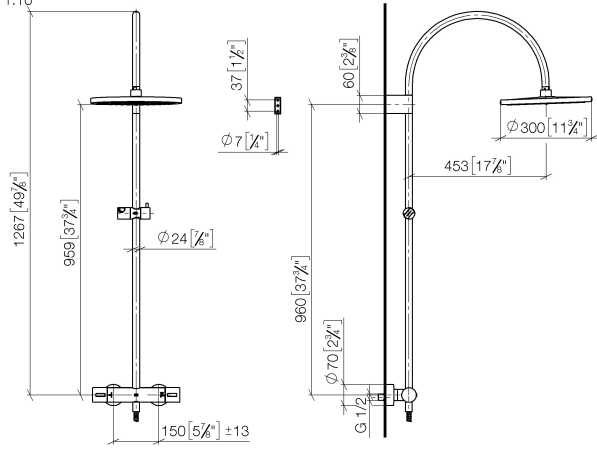

34 462 892

Fits: TARA, VAIA, META

- shower with fixed riser projection 452mm
- overhead shower: rain flow
- rain shower Ø 300 mm
- rain shower with anti-scale system
- max. rainshower flow 6.8 l/min
- rotary diverter with volume control and shut-off function
- slide-on rosettes Ø 70 mm
- height of fittings up to rain shower (bottom edge) 963mm
- height of fittings up to top edge of elbow 1267mm
- gauge 150 mm - 13 mm
- metal shower hose 1750mm with integrated anti-twist protection
- 1/2" connection
- slide bar
- Pipe diameter 23.5 mm
- quick clearing

This article does not include a hand shower!

Intrinsic protection against back flow.

	Brushed Platinum	34 462 892-06 0010
	Chrome	34 462 892-00 0010
	Platinum	34 462 892-08 0010
	Dark Chrome	34 462 892-19 0010
	Brushed Light Gold	34 462 892-27 0010
	Brushed Durabronze (23kt Gold)	34 462 892-28 0010
	Matte Black	34 462 892-33 0010
	Brushed Champagne (22kt Gold)	34 462 892-46 0010
	Champagne (22kt Gold)	34 462 892-47 0010
	Brushed Chrome	34 462 892-93 0010
	Brushed Dark Platinum	34 462 892-99 0010

34 462 892

mm [inches]

1:10

34 462 892

Parts for other finishes can be found here: [Chrome](#)

Spare parts list

No.	Item Number	Name	Quantity used	Delivery time
1	04 12 05 091 10-06	shower	1	10
2	04 28 22 346 00-06	pipe	1	10
3	09 14 10 008 90	seal	1	2
4	90 17 11 150 00-06	holder	1	10
5	28 322 970-06	Metal shower hose 1/2" x 3/8" x 1750 mm - Brushed Platinum	1	2
6	12 570 970-06	Slide unit - Brushed Platinum	1	10
7	90 28 22 349 00-06	pipe	1	10
8	04 17 01 250 00-06	connection	1	10
9	90 17 33 015 00-06	handle	1	10
10	90 14 20 026 00 90	seal	1	2