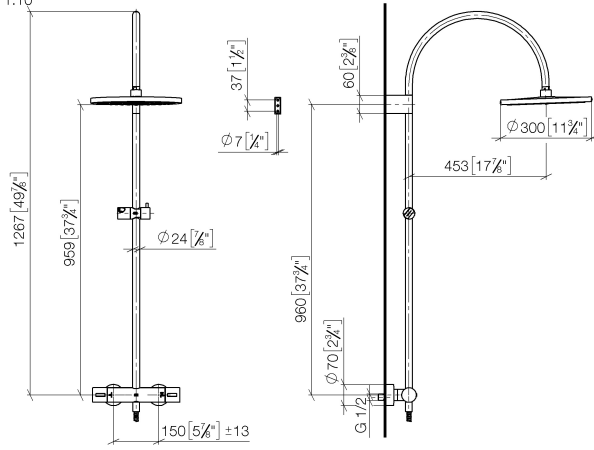

34 462 892

Fits: TARA, VAIA, META

- shower with fixed riser projection 452mm
- overhead shower: rain flow
- rain shower Ø 300 mm
- rain shower with anti-scale system
- max. rainshower flow 6.8 l/min
- rotary diverter with volume control and shut-off function
- slide-on rosettes Ø 70 mm
- height of fittings up to rain shower (bottom edge) 963mm
- height of fittings up to top edge of elbow 1267mm
- gauge 150 mm - 13 mm
- metal shower hose 1750mm with integrated anti-twist protection
- 1/2" connection
- slide bar
- Pipe diameter 23.5 mm
- quick clearing

This article does not include a hand shower!

Intrinsic protection against back flow.

	Platinum	34 462 892-08 0010
	Chrome	34 462 892-00 0010
	Brushed Platinum	34 462 892-06 0010
	Dark Chrome	34 462 892-19 0010
	Brushed Light Gold	34 462 892-27 0010
	Brushed Durabronze (23kt Gold)	34 462 892-28 0010
	Matte Black	34 462 892-33 0010
	Brushed Champagne (22kt Gold)	34 462 892-46 0010
	Champagne (22kt Gold)	34 462 892-47 0010
	Brushed Chrome	34 462 892-93 0010
	Brushed Dark Platinum	34 462 892-99 0010

34 462 892

mm [inches]

1:10

34 462 892

Parts for other finishes can be found here: [Chrome](#)

Spare parts list

No.	Item Number	Name	Quantity used	Delivery time
1	04 12 05 091 10-08	shower	1	40
2	04 28 22 346 00-08	pipe	1	40
3	09 14 10 008 90	seal	1	2
4	90 17 11 150 00-08	holder	1	40
5	28 322 970-08	Metal shower hose 1/2" x 3/8" x 1750 mm - Platinum	1	40
6	12 570 970-08	Slide unit - Platinum	1	40
7	90 28 22 349 00-08	pipe	1	40
8	04 17 01 250 00-08	connection	1	40
9	90 17 33 015 00-08	handle	1	40
10	90 14 20 026 00 90	seal	1	2