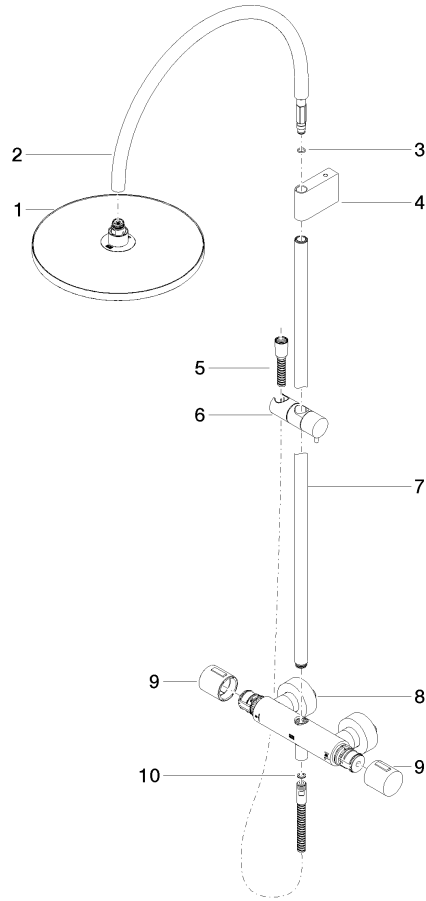

34 462 892

Fits: TARA, VAIA, META

- shower with fixed riser projection 452mm
- overhead shower: rain flow
- rain shower Ø 300 mm
- rain shower with anti-scale system
- max. rainshower flow 6.8 l/min
- rotary diverter with volume control and shut-off function
- slide-on rosettes Ø 70 mm
- height of fittings up to rain shower (bottom edge) 963mm
- height of fittings up to top edge of elbow 1267mm
- gauge 150 mm - 13 mm
- metal shower hose 1750mm with integrated anti-twist protection
- 1/2" connection
- slide bar
- Pipe diameter 23.5 mm
- quick clearing

This article does not include a hand shower!

Intrinsic protection against back flow.

	Platinum	34 462 892-08 0010
	Chrome	34 462 892-00 0010
	Brushed Platinum	34 462 892-06 0010
	Dark Chrome	34 462 892-19 0010
	Brushed Light Gold	34 462 892-27 0010
	Brushed Durabronze (23kt Gold)	34 462 892-28 0010
	Matte Black	34 462 892-33 0010
	Brushed Champagne (22kt Gold)	34 462 892-46 0010
	Champagne (22kt Gold)	34 462 892-47 0010
	Brushed Chrome	34 462 892-93 0010
	Brushed Dark Platinum	34 462 892-99 0010

34 462 892

mm [inches]

1:10

34 462 892

Parts for other finishes can be found here: [Chrome](#)

Spare parts list

No.	Item Number	Name	Quantity used	Delivery time
1	04 12 05 091 10-08	shower	1	40
2	04 28 22 346 00-08	pipe	1	40
3	09 14 10 008 90	seal	1	2
4	90 17 11 150 00-08	holder	1	40
5	28 322 970-08	Metal shower hose 1/2" x 3/8" x 1750 mm - Platinum	1	40
6	12 570 970-08	Slide unit - Platinum	1	40
7	90 28 22 349 00-08	pipe	1	40
8	04 17 01 250 00-08	connection	1	40
9	90 17 33 015 00-08	handle	1	40
10	90 14 20 026 00 90	seal	1	2