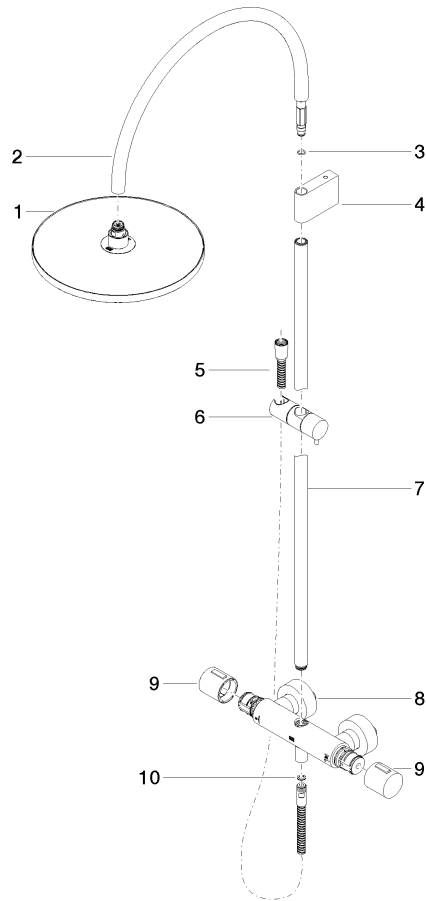

34 462 892

Fits: TARA, VAIA, META

- shower with fixed riser projection 452mm
- overhead shower: rain flow
- rain shower Ø 300 mm
- rain shower with anti-scale system
- max. rainshower flow 6.8 l/min
- rotary diverter with volume control and shut-off function
- slide-on rosettes Ø 70 mm
- height of fittings up to rain shower (bottom edge) 963mm
- height of fittings up to top edge of elbow 1267mm
- gauge 150 mm - 13 mm
- metal shower hose 1750mm with integrated anti-twist protection
- 1/2" connection
- slide bar
- Pipe diameter 23.5 mm
- quick clearing

This article does not include a hand shower!

Intrinsic protection against back flow.

	Brushed Light Gold	34 462 892-27 0010
	Chrome	34 462 892-00 0010
	Brushed Platinum	34 462 892-06 0010
	Platinum	34 462 892-08 0010
	Dark Chrome	34 462 892-19 0010
	Brushed Durabronze (23kt Gold)	34 462 892-28 0010
	Matte Black	34 462 892-33 0010
	Brushed Champagne (22kt Gold)	34 462 892-46 0010
	Champagne (22kt Gold)	34 462 892-47 0010
	Brushed Chrome	34 462 892-93 0010
	Brushed Dark Platinum	34 462 892-99 0010

34 462 892

34 462 892

Parts for other finishes can be found here: [Chrome](#)

### Spare parts list

No.	Item Number	Name	Quantity used	Delivery time
1	04 12 05 091 10-27	shower	1	60
2	04 28 22 346 00-27	pipe	1	60
3	09 14 10 008 90	seal	1	2
4	90 17 11 150 00-27	holder	1	30
5	28 322 970-27	Metal shower hose 1/2" x 3/8" x 1750 mm - Brushed Light Gold	1	30
6	12 570 970-27	Slide unit - Brushed Light Gold	1	30
7	90 28 22 349 00-27	pipe	1	30
8	04 17 01 250 00-27	connection	1	60
9	90 17 33 015 00-27	handle	1	30
10	90 14 20 026 00 90	seal	1	2