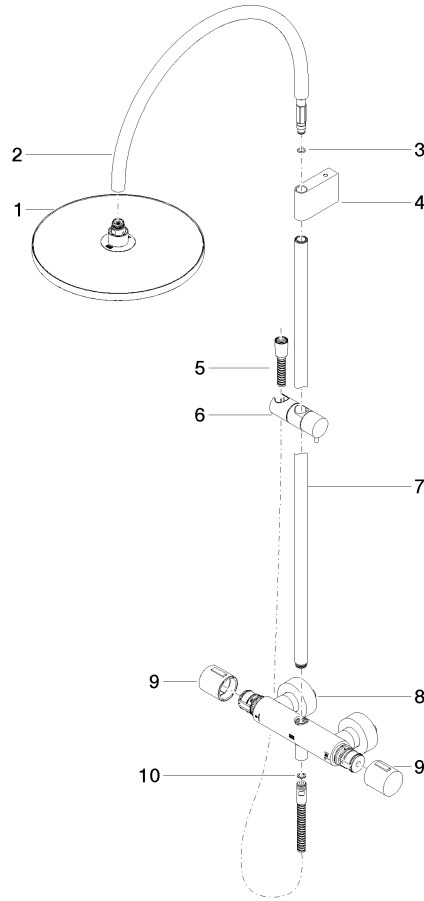

Shower pipe - Brushed Durabross (23kt Gold)

TARA

34 462 892

Fits: TARA, VAIA, META

- shower with fixed riser projection 452mm
- overhead shower: rain flow
- rain shower Ø 300 mm
- rain shower with anti-scale system
- max. rainshower flow 6.8 l/min
- rotary diverter with volume control and shut-off function
- slide-on rosettes Ø 70 mm
- height of fittings up to rain shower (bottom edge) 963mm
- height of fittings up to top edge of elbow 1267mm
- gauge 150 mm - 13 mm
- metal shower hose 1750mm with integrated anti-twist protection
- 1/2" connection
- slide bar
- Pipe diameter 23.5 mm
- quick clearing

This article does not include a hand shower!

Intrinsic protection against back flow.

	Brushed Durabross (23kt Gold)	34 462 892-28 0010
	Chrome	34 462 892-00 0010
	Brushed Platinum	34 462 892-06 0010
	Platinum	34 462 892-08 0010
	Dark Chrome	34 462 892-19 0010
	Brushed Light Gold	34 462 892-27 0010
	Matte Black	34 462 892-33 0010
	Brushed Champagne (22kt Gold)	34 462 892-46 0010
	Champagne (22kt Gold)	34 462 892-47 0010
	Brushed Chrome	34 462 892-93 0010
	Brushed Dark Platinum	34 462 892-99 0010

34 462 892

34 462 892

Parts for other finishes can be found here: [Chrome](#)

Spare parts list

No.	Item Number	Name	Quantity used	Delivery time
1	04 12 05 091 10-28	shower	1	20
2	04 28 22 346 00-28	pipe	1	20
3	09 14 10 008 90	seal	1	2
4	90 17 11 150 00-28	holder	1	20
5	28 322 970-28	Metal shower hose 1/2" x 3/8" x 1750 mm - Brushed Durabron (23kt Gold)	1	20
6	12 570 970-28	Slide unit - Brushed Durabron (23kt Gold)	1	20
7	90 28 22 349 00-28	pipe	1	20
8	04 17 01 250 00-28	connection	1	20
9	90 17 33 015 00-28	handle	1	20
10	90 14 20 026 00 90	seal	1	2