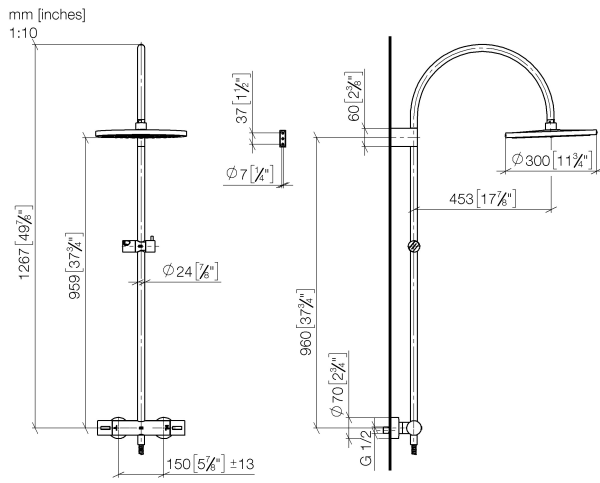

Shower pipe - Brushed Durabross (23kt Gold)

TARA

34 462 892

Fits: TARA, VAIA, META

- shower with fixed riser projection 452mm
- overhead shower: rain flow
- rain shower Ø 300 mm
- rain shower with anti-scale system
- max. rainshower flow 6.8 l/min
- rotary diverter with volume control and shut-off function
- slide-on rosettes Ø 70 mm
- height of fittings up to rain shower (bottom edge) 963mm
- height of fittings up to top edge of elbow 1267mm
- gauge 150 mm - 13 mm
- metal shower hose 1750mm with integrated anti-twist protection
- 1/2" connection
- slide bar
- Pipe diameter 23.5 mm
- quick clearing

This article does not include a hand shower!

Intrinsic protection against back flow.

	Brushed Durabross (23kt Gold)	34 462 892-28 0010
	Chrome	34 462 892-00 0010
	Brushed Platinum	34 462 892-06 0010
	Platinum	34 462 892-08 0010
	Dark Chrome	34 462 892-19 0010
	Brushed Light Gold	34 462 892-27 0010
	Matte Black	34 462 892-33 0010
	Brushed Champagne (22kt Gold)	34 462 892-46 0010
	Champagne (22kt Gold)	34 462 892-47 0010
	Brushed Chrome	34 462 892-93 0010
	Brushed Dark Platinum	34 462 892-99 0010

34 462 892

34 462 892

Parts for other finishes can be found here: [Chrome](#)

Spare parts list

No.	Item Number	Name	Quantity used	Delivery time
1	04 12 05 091 10-28	shower	1	20
2	04 28 22 346 00-28	pipe	1	20
3	09 14 10 008 90	seal	1	2
4	90 17 11 150 00-28	holder	1	20
5	28 322 970-28	Metal shower hose 1/2" x 3/8" x 1750 mm - Brushed Durabron (23kt Gold)	1	20
6	12 570 970-28	Slide unit - Brushed Durabron (23kt Gold)	1	20
7	90 28 22 349 00-28	pipe	1	20
8	04 17 01 250 00-28	connection	1	20
9	90 17 33 015 00-28	handle	1	20
10	90 14 20 026 00 90	seal	1	2