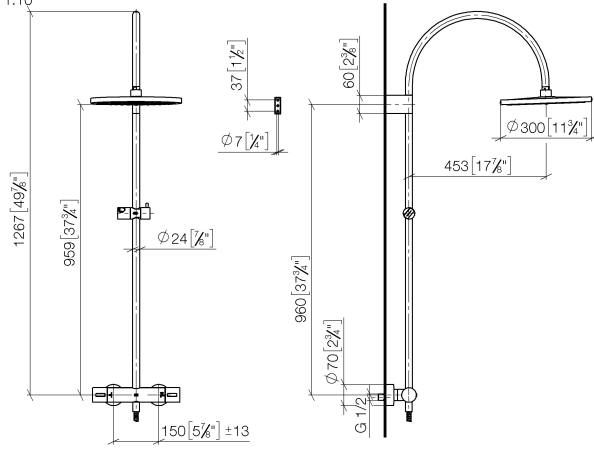

34 462 892

Fits: TARA, VAIA, META

- shower with fixed riser projection 452mm
- overhead shower: rain flow
- rain shower Ø 300 mm
- rain shower with anti-scale system
- max. rainshower flow 6.8 l/min
- rotary diverter with volume control and shut-off function
- slide-on rosettes Ø 70 mm
- height of fittings up to rain shower (bottom edge) 963mm
- height of fittings up to top edge of elbow 1267mm
- gauge 150 mm - 13 mm
- metal shower hose 1750mm with integrated anti-twist protection
- 1/2" connection
- slide bar
- Pipe diameter 23.5 mm
- quick clearing

This article does not include a hand shower!

Intrinsic protection against back flow.

	Matte Black	34 462 892-33 0010
	Chrome	34 462 892-00 0010
	Brushed Platinum	34 462 892-06 0010
	Platinum	34 462 892-08 0010
	Dark Chrome	34 462 892-19 0010
	Brushed Light Gold	34 462 892-27 0010
	Brushed Durabronze (23kt Gold)	34 462 892-28 0010
	Brushed Champagne (22kt Gold)	34 462 892-46 0010
	Champagne (22kt Gold)	34 462 892-47 0010
	Brushed Chrome	34 462 892-93 0010
	Brushed Dark Platinum	34 462 892-99 0010

34 462 892

mm [inches]
1:10

34 462 892

Parts for other finishes can be found here: [Chrome](#)

Spare parts list

No.	Item Number	Name	Quantity used	Delivery time
1	04 12 05 091 10-33	shower	1	30
2	04 28 22 346 00-33	pipe	1	60
3	09 14 10 008 90	seal	1	2
4	90 17 11 150 00-33	holder	1	30
5	28 322 970-33	Metal shower hose 1/2" x 3/8" x 1750 mm - Matte Black	1	2
6	12 570 970-33	Slide unit - Matte Black	1	30
7	90 28 22 349 00-33	pipe	1	30
8	04 17 01 250 00-33	connection	1	30
9	90 17 33 015 00-33	handle	1	30
10	90 14 20 026 00 90	seal	1	2