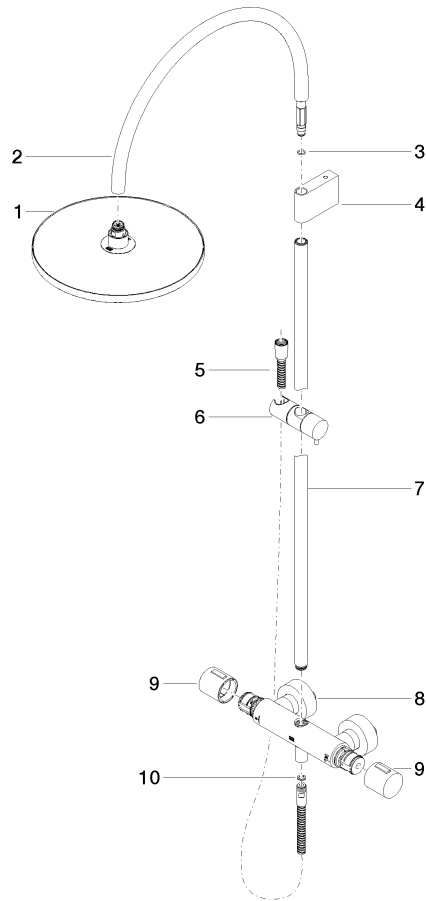

34 462 892

Fits: TARA, VAIA, META

- shower with fixed riser projection 452mm
- overhead shower: rain flow
- rain shower Ø 300 mm
- rain shower with anti-scale system
- max. rainshower flow 6.8 l/min
- rotary diverter with volume control and shut-off function
- slide-on rosettes Ø 70 mm
- height of fittings up to rain shower (bottom edge) 963mm
- height of fittings up to top edge of elbow 1267mm
- gauge 150 mm - 13 mm
- metal shower hose 1750mm with integrated anti-twist protection
- 1/2" connection
- slide bar
- Pipe diameter 23.5 mm
- quick clearing

This article does not include a hand shower!

Intrinsic protection against back flow.

	Matte Black	34 462 892-33 0010
	Chrome	34 462 892-00 0010
	Brushed Platinum	34 462 892-06 0010
	Platinum	34 462 892-08 0010
	Dark Chrome	34 462 892-19 0010
	Brushed Light Gold	34 462 892-27 0010
	Brushed Durabronze (23kt Gold)	34 462 892-28 0010
	Brushed Champagne (22kt Gold)	34 462 892-46 0010
	Champagne (22kt Gold)	34 462 892-47 0010
	Brushed Chrome	34 462 892-93 0010
	Brushed Dark Platinum	34 462 892-99 0010

34 462 892

mm [inches]
1:10

34 462 892

Parts for other finishes can be found here: [Chrome](#)

Spare parts list

No.	Item Number	Name	Quantity used	Delivery time
1	04 12 05 091 10-33	shower	1	30
2	04 28 22 346 00-33	pipe	1	60
3	09 14 10 008 90	seal	1	2
4	90 17 11 150 00-33	holder	1	30
5	28 322 970-33	Metal shower hose 1/2" x 3/8" x 1750 mm - Matte Black	1	2
6	12 570 970-33	Slide unit - Matte Black	1	30
7	90 28 22 349 00-33	pipe	1	30
8	04 17 01 250 00-33	connection	1	30
9	90 17 33 015 00-33	handle	1	30
10	90 14 20 026 00 90	seal	1	2