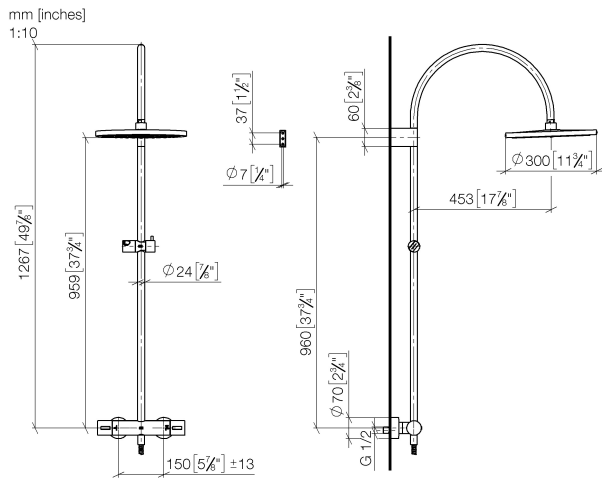

34 462 892

Fits: TARA, VAIA, META

- shower with fixed riser projection 452mm
- overhead shower: rain flow
- rain shower Ø 300 mm
- rain shower with anti-scale system
- max. rainshower flow 6.8 l/min
- rotary diverter with volume control and shut-off function
- slide-on rosettes Ø 70 mm
- height of fittings up to rain shower (bottom edge) 963mm
- height of fittings up to top edge of elbow 1267mm
- gauge 150 mm - 13 mm
- metal shower hose 1750mm with integrated anti-twist protection
- 1/2" connection
- slide bar
- Pipe diameter 23.5 mm
- quick clearing

This article does not include a hand shower!

Intrinsic protection against back flow.

	Champagne (22kt Gold)	34 462 892-47 0010
	Chrome	34 462 892-00 0010
	Brushed Platinum	34 462 892-06 0010
	Platinum	34 462 892-08 0010
	Dark Chrome	34 462 892-19 0010
	Brushed Light Gold	34 462 892-27 0010
	Brushed Durabronze (23kt Gold)	34 462 892-28 0010
	Matte Black	34 462 892-33 0010
	Brushed Champagne (22kt Gold)	34 462 892-46 0010
	Brushed Chrome	34 462 892-93 0010
	Brushed Dark Platinum	34 462 892-99 0010

34 462 892

34 462 892

Parts for other finishes can be found here: [Chrome](#)

Spare parts list

No.	Item Number	Name	Quantity used	Delivery time
1	04 12 05 091 10-47	shower	1	30
2	04 28 22 346 00-47	pipe	1	60
3	09 14 10 008 90	seal	1	2
4	90 17 11 150 00-47	holder	1	30
5	28 322 970-47	Metal shower hose 1/2" x 3/8" x 1750 mm - Champagne (22kt Gold)	1	30
6	12 570 970-47	Slide unit - Champagne (22kt Gold)	1	30
7	90 28 22 349 00-47	pipe	1	30
8	04 17 01 250 00-47	connection	1	60
9	90 17 33 015 00-47	handle	1	30
10	90 14 20 026 00 90	seal	1	2