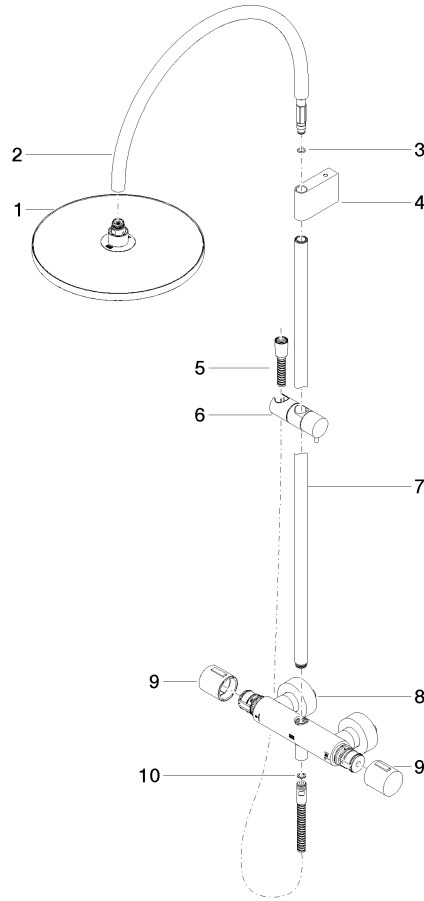

34 462 892

Fits: TARA, VAIA, META

- shower with fixed riser projection 452mm
- overhead shower: rain flow
- rain shower Ø 300 mm
- rain shower with anti-scale system
- max. rainshower flow 6.8 l/min
- rotary diverter with volume control and shut-off function
- slide-on rosettes Ø 70 mm
- height of fittings up to rain shower (bottom edge) 963mm
- height of fittings up to top edge of elbow 1267mm
- gauge 150 mm - 13 mm
- metal shower hose 1750mm with integrated anti-twist protection
- 1/2" connection
- slide bar
- Pipe diameter 23.5 mm
- quick clearing

This article does not include a hand shower!

Intrinsic protection against back flow.

	Champagne (22kt Gold)	34 462 892-47 0010
	Chrome	34 462 892-00 0010
	Brushed Platinum	34 462 892-06 0010
	Platinum	34 462 892-08 0010
	Dark Chrome	34 462 892-19 0010
	Brushed Light Gold	34 462 892-27 0010
	Brushed Durabronze (23kt Gold)	34 462 892-28 0010
	Matte Black	34 462 892-33 0010
	Brushed Champagne (22kt Gold)	34 462 892-46 0010
	Brushed Chrome	34 462 892-93 0010
	Brushed Dark Platinum	34 462 892-99 0010

34 462 892

34 462 892

Parts for other finishes can be found here: [Chrome](#)

Spare parts list

No.	Item Number	Name	Quantity used	Delivery time
1	04 12 05 091 10-47	shower	1	30
2	04 28 22 346 00-47	pipe	1	60
3	09 14 10 008 90	seal	1	2
4	90 17 11 150 00-47	holder	1	30
5	28 322 970-47	Metal shower hose 1/2" x 3/8" x 1750 mm - Champagne (22kt Gold)	1	30
6	12 570 970-47	Slide unit - Champagne (22kt Gold)	1	30
7	90 28 22 349 00-47	pipe	1	30
8	04 17 01 250 00-47	connection	1	60
9	90 17 33 015 00-47	handle	1	30
10	90 14 20 026 00 90	seal	1	2