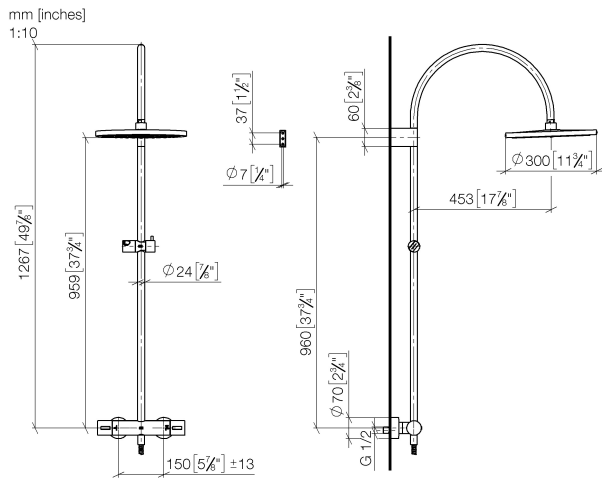

34 462 892

Fits: TARA, VAIA, META

- shower with fixed riser projection 452mm
- overhead shower: rain flow
- rain shower Ø 300 mm
- rain shower with anti-scale system
- max. rainshower flow 6.8 l/min
- rotary diverter with volume control and shut-off function
- slide-on rosettes Ø 70 mm
- height of fittings up to rain shower (bottom edge) 963mm
- height of fittings up to top edge of elbow 1267mm
- gauge 150 mm - 13 mm
- metal shower hose 1750mm with integrated anti-twist protection
- 1/2" connection
- slide bar
- Pipe diameter 23.5 mm
- quick clearing

This article does not include a hand shower!

Intrinsic protection against back flow.

	Brushed Chrome	34 462 892-93 0010
	Chrome	34 462 892-00 0010
	Brushed Platinum	34 462 892-06 0010
	Platinum	34 462 892-08 0010
	Dark Chrome	34 462 892-19 0010
	Brushed Light Gold	34 462 892-27 0010
	Brushed Durabronze (23kt Gold)	34 462 892-28 0010
	Matte Black	34 462 892-33 0010
	Brushed Champagne (22kt Gold)	34 462 892-46 0010
	Champagne (22kt Gold)	34 462 892-47 0010
	Brushed Dark Platinum	34 462 892-99 0010

34 462 892

34 462 892

Parts for other finishes can be found here: [Chrome](#)

Spare parts list

No.	Item Number	Name	Quantity used	Delivery time
1	04 12 05 091 10-93	shower	1	20
2	04 28 22 346 00-93	pipe	1	20
3	09 14 10 008 90	seal	1	2
4	90 17 11 150 00-93	holder	1	20
5	28 322 970-93	Metal shower hose 1/2" x 3/8" x 1750 mm - Brushed Chrome	1	20
6	12 570 970-93	Slide unit - Brushed Chrome	1	20
7	90 28 22 349 00-93	pipe	1	20
8	04 17 01 250 00-93	connection	1	20
9	90 17 33 015 00-93	handle	1	20
10	90 14 20 026 00 90	seal	1	2