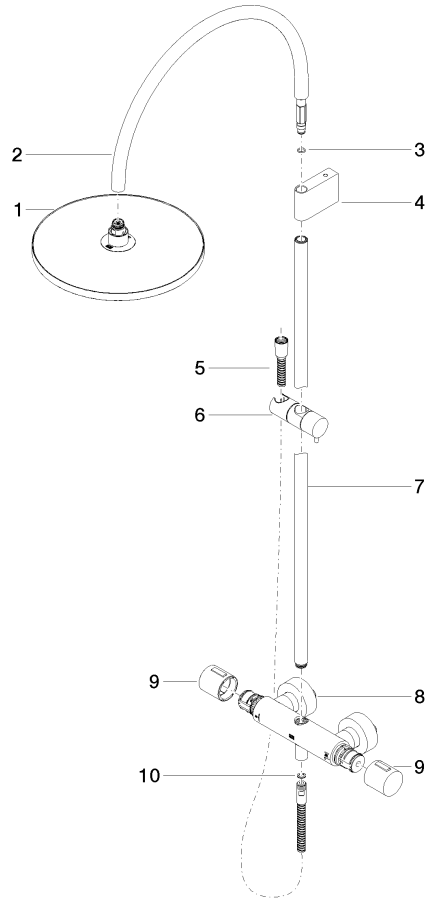

34 462 892

Fits: TARA, VAIA, META

- shower with fixed riser projection 452mm
- overhead shower: rain flow
- rain shower Ø 300 mm
- rain shower with anti-scale system
- max. rainshower flow 6.8 l/min
- rotary diverter with volume control and shut-off function
- slide-on rosettes Ø 70 mm
- height of fittings up to rain shower (bottom edge) 963mm
- height of fittings up to top edge of elbow 1267mm
- gauge 150 mm - 13 mm
- metal shower hose 1750mm with integrated anti-twist protection
- 1/2" connection
- slide bar
- Pipe diameter 23.5 mm
- quick clearing

This article does not include a hand shower!

Intrinsic protection against back flow.

	Brushed Chrome	34 462 892-93 0010
	Chrome	34 462 892-00 0010
	Brushed Platinum	34 462 892-06 0010
	Platinum	34 462 892-08 0010
	Dark Chrome	34 462 892-19 0010
	Brushed Light Gold	34 462 892-27 0010
	Brushed Durabronze (23kt Gold)	34 462 892-28 0010
	Matte Black	34 462 892-33 0010
	Brushed Champagne (22kt Gold)	34 462 892-46 0010
	Champagne (22kt Gold)	34 462 892-47 0010
	Brushed Dark Platinum	34 462 892-99 0010

34 462 892

34 462 892

Parts for other finishes can be found here: [Chrome](#)

Spare parts list

No.	Item Number	Name	Quantity used	Delivery time
1	04 12 05 091 10-93	shower	1	20
2	04 28 22 346 00-93	pipe	1	20
3	09 14 10 008 90	seal	1	2
4	90 17 11 150 00-93	holder	1	20
5	28 322 970-93	Metal shower hose 1/2" x 3/8" x 1750 mm - Brushed Chrome	1	20
6	12 570 970-93	Slide unit - Brushed Chrome	1	20
7	90 28 22 349 00-93	pipe	1	20
8	04 17 01 250 00-93	connection	1	20
9	90 17 33 015 00-93	handle	1	20
10	90 14 20 026 00 90	seal	1	2