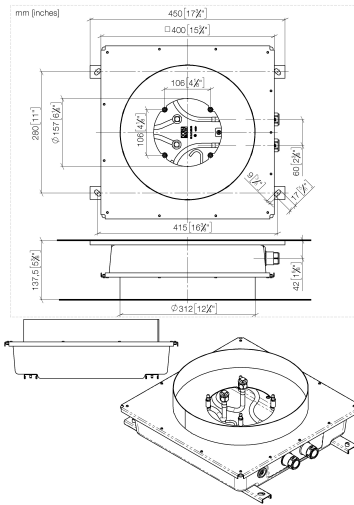

## Concealed ceiling installation box for recessed ceiling installation -

---

35 033 970 Product version from 4/1/2022

- concealed rough parts
- 2x female thread 1/2" connections
- flush-mounted installation box Ø 360 mm RAL 9003 signal white
- For simultaneous control of the jet types, we recommend the xTool thermostat module
- Not suitable for use in a steam room.

## Concealed ceiling installation box for recessed ceiling installation -

---

35 033 970 Product version from 4/1/2022