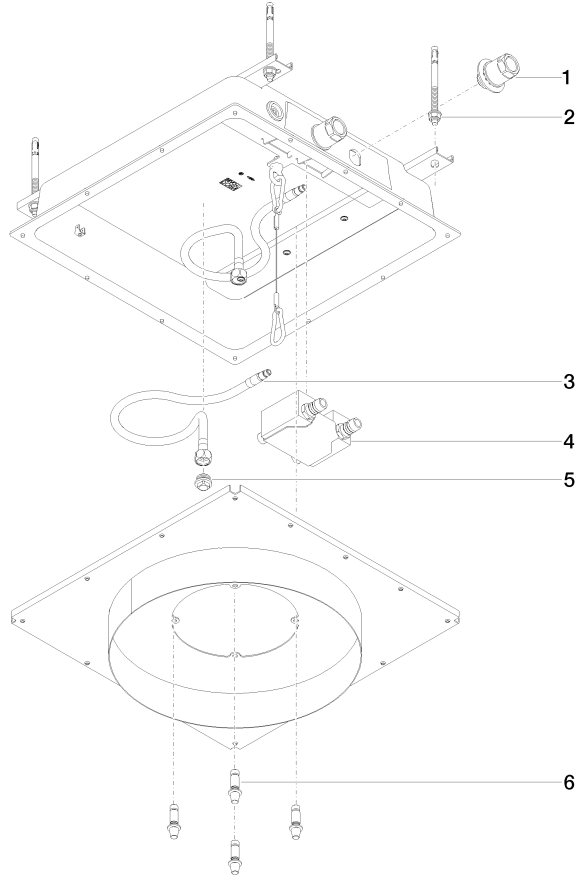

Concealed ceiling installation box for recessed ceiling installation -

35 033 970 Product version from 4/1/2022

Spare parts list

No.	Item Number	Name	Quantity used	Delivery time
1	90 24 03 306 00 90	fixing set	1	2
2	04 30 35 008 00 90	fixing set	1	2
3	04 30 04 097 00 90	hose	2	60
4	90 30 01 216 10 90	Venting service kit	1	2
5	09 31 20 042 90	plug	2	2
6	90 30 01 215 00 90	fixing set	1	2