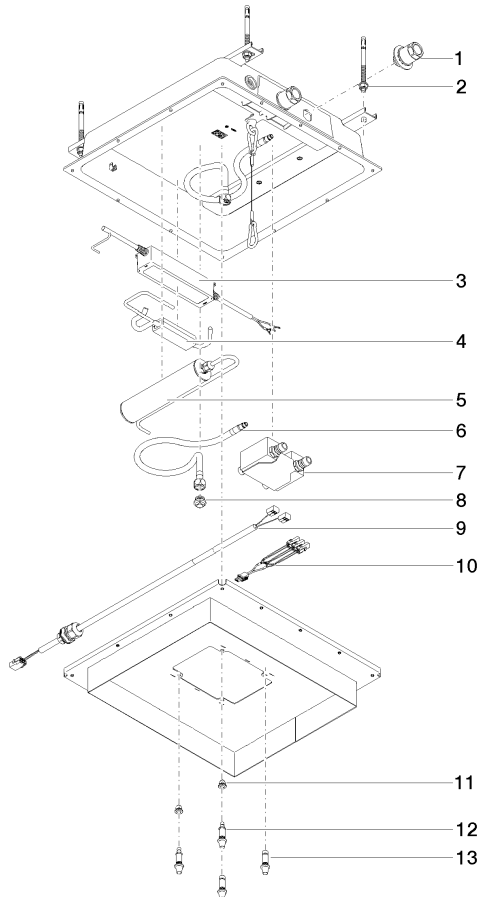

Concealed ceiling installation box for recessed ceiling installation with light -

35 044 970

- concealed rough parts
- 2x female thread 1/2" connections
- flush-mounted installation box 360x 300 mm RAL 9003 signal white
- Supply pipe 7 m
- Input 100-240V AC 50-60Hz
- Output 12V DC SELV / Class II
- ZigBee Light Link RGBW controller
- Provided by customer: Zigbee gateway
- For simultaneous control of the jet types, we recommend the xTool thermostat module
- Not suitable for use in a steam room.

To be provided by the customer. Zigbee Gateway!

Concealed ceiling installation box for recessed ceiling installation with light -

35 044 970

Codes & Standards

ASME A112.18.1

cUPC

Certificates

IAPMO_4976

Concealed ceiling installation box for recessed ceiling installation with light -

35 044 970

Product version from 4/1/2022

Concealed ceiling installation box for recessed ceiling installation with light -

35 044 970

Spare parts list

Product version from 4/1/2022

No.	Item Number	Name	Quantity used	Delivery time
	90 24 03 306 00 90	connection	19	2