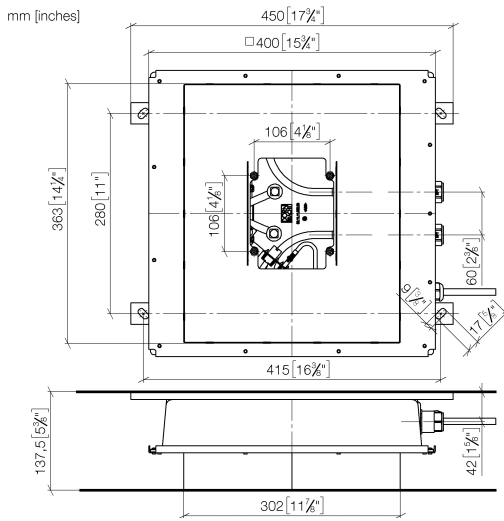

Concealed ceiling installation box for recessed ceiling installation with light -

35 044 970

- concealed rough parts
- 2x female thread 1/2" connections
- flush-mounted installation box 360x 300 mm RAL 9003 signal white
- Supply pipe 7 m
- Input 100-240V AC 50-60Hz
- Output 12V DC SELV / Class II
- ZigBee Light Link RGBW controller
- Provided by customer: Zigbee gateway
- For simultaneous control of the jet types, we recommend the xTool thermostat module
- Not suitable for use in a steam room.

To be provided by the customer. Zigbee Gateway!

Concealed ceiling installation box for recessed ceiling installation with light -

35 044 970

Codes & Standards

ASME A112.18.1

cUPC

Certificates

IAPMO_4976

35 044 970

Spare parts list

Product version from 4/1/2022

No.	Item Number	Name	Quantity used	Delivery time
	90 24 03 306 00 90	connection	19	2