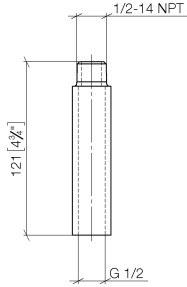

Concealed adapter -

35 080 970

- NPT outlet

Concealed adapter -

35 080 970

mm [inches]

Concealed adapter -

35 080 970