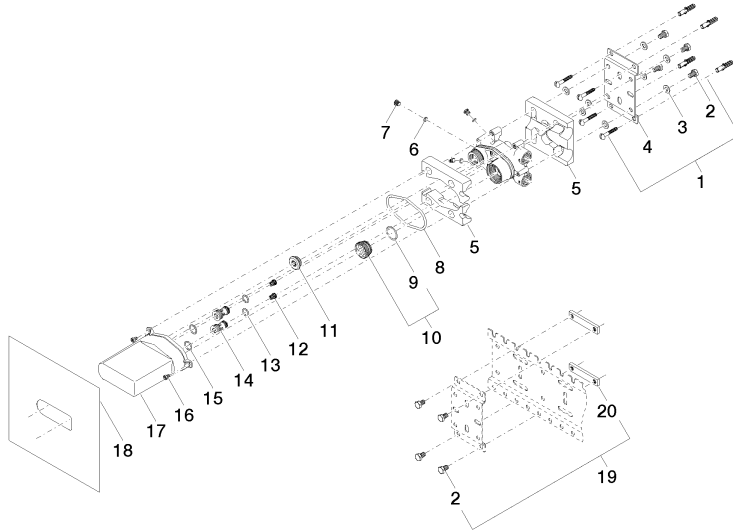

xGATE Concealed mixer valve with volume control -

---

35 691 970