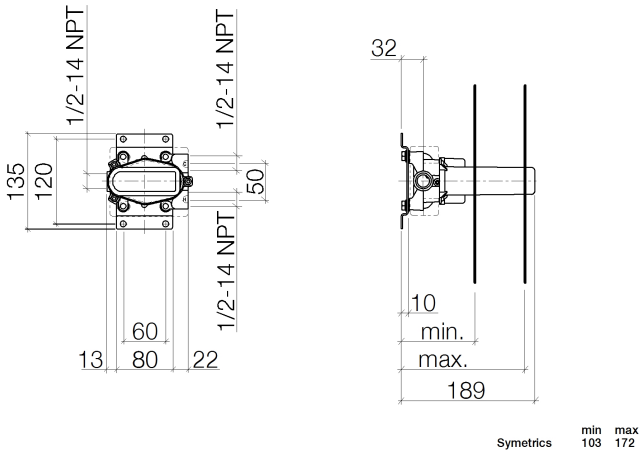

## xGATE Concealed mixer valve with volume control -

---

35 691 970

- red brass, lead-free
- 2x female thread 1/2" connections
- 1x female thread 1/2" outlet
- dust cover
- 2x anti-water packing
- soundproofing
- gauge 60 mm
- suitable for xGRID (when using installation track + 12 mm recess depth)

### Flow rate chart

### Spare parts list

No.	Item Number	Name	Quantity used	Delivery time
	04 30 31 024 01 90	fixing set	45	2