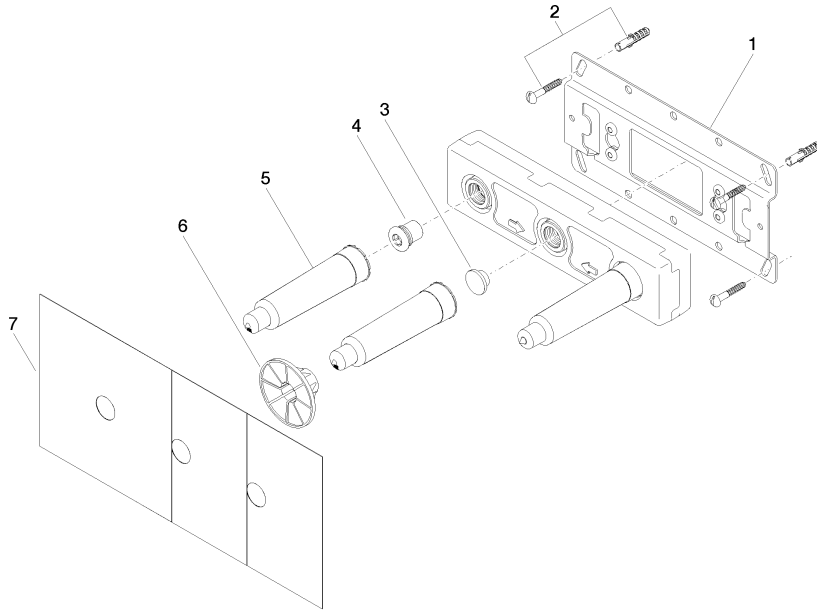

Concealed wall-mounted mixer centred spout -

35 700 970

- 3x dust cover
- 2x female thread 1/2" connections
- 1x female thread 1/2" outlet
- 3x sealing plug 1/2"
- gauge 100 mm
- lead-free

NOTE: Important for certain series!
Due to minimum rough-in requirements, a framing
of 2x6 studs is needed.

Concealed wall-mounted mixer centred spout -

35 700 970

Certificates

IAPMO_6397 (2).

Concealed wall-mounted mixer centred spout -

35 700 970

Spare parts list

No.	Item Number	Name	Quantity used	Delivery time
1	04 17 20 251 00 90	base	1	60
2	04 30 31 024 01 90	fixing set	2	2
3	09 31 20 092 90	plug	1	2
4	04 31 20 037 00 90	plug	3	2
5	04 21 02 173 01 90	cap	2	2
6	90 23 01 174 00 90	sleeve	1	2
7	04 14 03 072 01 90	gasket kit	3	2