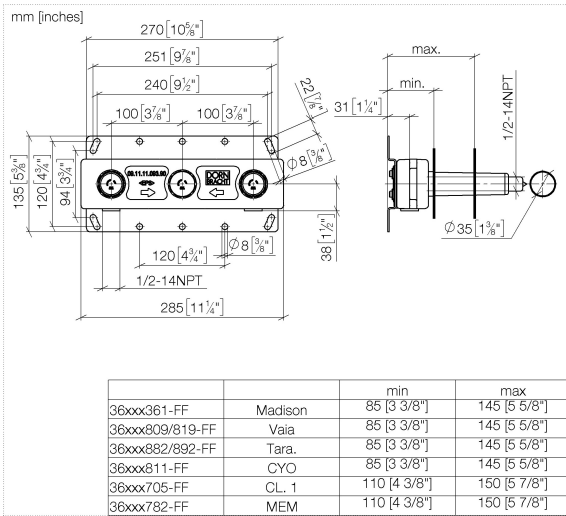

Concealed wall-mounted mixer centred spout -

35 700 970

- 3x dust cover
- 2x female thread 1/2" connections
- 1x female thread 1/2" outlet
- 3x sealing plug 1/2"
- gauge 100 mm
- lead-free

NOTE: Important for certain series!
Due to minimum rough-in requirements, a framing
of 2x6 studs is needed.

Concealed wall-mounted mixer centred spout -

35 700 970

Certificates

IAPMO_6397 (2).

Concealed wall-mounted mixer centred spout -

35 700 970

Spare parts list

No.	Item Number	Name	Quantity used	Delivery time
1	04 17 20 251 00 90	base	1	60
2	04 30 31 024 01 90	fixing set	2	2
3	09 31 20 092 90	plug	1	2
4	04 31 20 037 00 90	plug	3	2
5	04 21 02 173 01 90	cap	2	2
6	90 23 01 174 00 90	sleeve	1	2
7	04 14 03 072 01 90	gasket kit	3	2