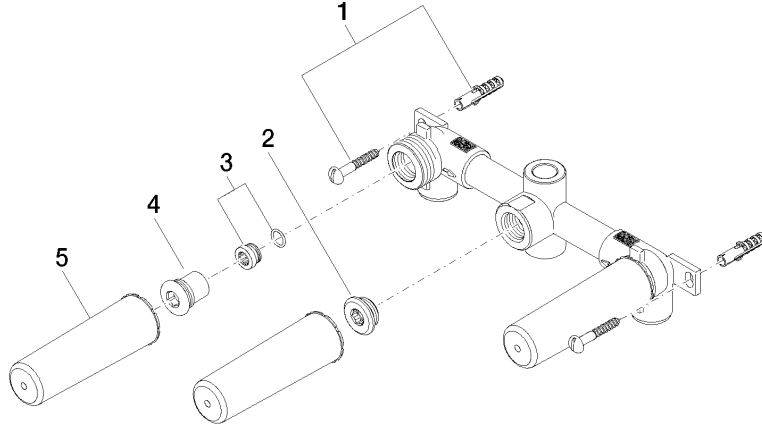

Concealed wall-mounted mixer centred spout -

35 707 970

- 3x dust cover
- 2x female thread 1/2" connections
- 1x female thread 1/2" outlet
- 3x sealing plug 1/2"
- gauge 100 mm
- lead-free

Concealed wall-mounted mixer centred spout -

35 707 970

mm [inches]

	min	max
Madison	55 [2 1/8"]	115 [4 1/2"]
Square	55 [2 1/8"]	110 [4 3/8"]
Circle	55 [2 1/8"]	130 [5 1/8"]
Vaia	60 [2 3/8"]	132 [5 1/4"]
Domicil	65 [2 1/2"]	100 [3 7/8"]
Deque	70 [2 3/4"]	135 [5 3/8"]
Gentle	70 [2 3/4"]	135 [5 3/8"]
La Fleur	70 [2 3/4"]	135 [5 3/8"]
Selv	70 [2 3/4"]	135 [5 3/8"]
Supernova	70 [2 3/4"]	135 [5 3/8"]
Symetrics	70 [2 3/4"]	135 [5 3/8"]
Tara	70 [2 3/4"]	135 [5 3/8"]
CL_2	93 [3 5/8"]	115 [4 1/2"]
MEM	93 [3 5/8"]	138 [5 3/8"]
CL_1	93 [3 5/8"]	138 [5 3/8"]
La Fleur CL	102 [4"]	144 [5 5/8"]

Codes & Standards

ASME
A112.18.1/CSA
B125.1

Certificates

IAPMO_4976 (6).

Concealed wall-mounted mixer centred spout -

35 707 970

Spare parts list

No.	Item Number	Name	Quantity used	Delivery time
1	04 30 31 024 01 90	fixing set	1	2
2	04 31 20 006 00 90	plug	1	2
3	04 29 05 018 10 90	nipple	2	2
4	04 31 20 037 00 90	plug	2	2
5	09 21 02 102 90	cap	3	2