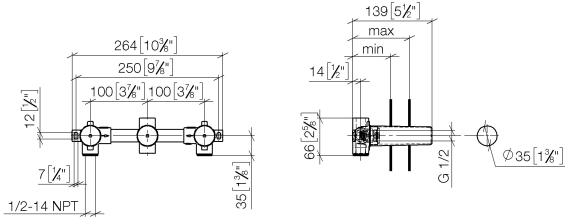

Concealed wall-mounted mixer centred spout -

35 707 970

- 3x dust cover
- 2x female thread 1/2" connections
- 1x female thread 1/2" outlet
- 3x sealing plug 1/2"
- gauge 100 mm
- lead-free

Concealed wall-mounted mixer centred spout -

35 707 970

mm [inches]

	min	max
Madison	55 [2 1/8"]	115 [4 1/2"]
Square	55 [2 1/8"]	110 [4 3/8"]
Circle	55 [2 1/8"]	130 [5 1/8"]
Vaia	60 [2 3/8"]	132 [5 1/4"]
Domicil	65 [2 1/2"]	100 [3 7/8"]
Deque	70 [2 3/4"]	135 [5 3/8"]
Gentle	70 [2 3/4"]	135 [5 3/8"]
La Fleur	70 [2 3/4"]	135 [5 3/8"]
Selv	70 [2 3/4"]	135 [5 3/8"]
Supernova	70 [2 3/4"]	135 [5 3/8"]
Symetrics	70 [2 3/4"]	135 [5 3/8"]
Tara	70 [2 3/4"]	135 [5 3/8"]
CL_2	93 [3 5/8"]	115 [4 1/2"]
MEM	93 [3 5/8"]	138 [5 3/8"]
CL_1	93 [3 5/8"]	138 [5 3/8"]
La Fleur CL	102 [4"]	144 [5 5/8"]

Codes & Standards

ASME
A112.18.1/CSA
B125.1

Certificates

IAPMO_4976 (6).

Concealed wall-mounted mixer centred spout -

35 707 970

Spare parts list

No.	Item Number	Name	Quantity used	Delivery time
1	04 30 31 024 01 90	fixing set	1	2
2	04 31 20 006 00 90	plug	1	2
3	04 29 05 018 10 90	nipple	2	2
4	04 31 20 037 00 90	plug	2	2
5	09 21 02 102 90	cap	3	2