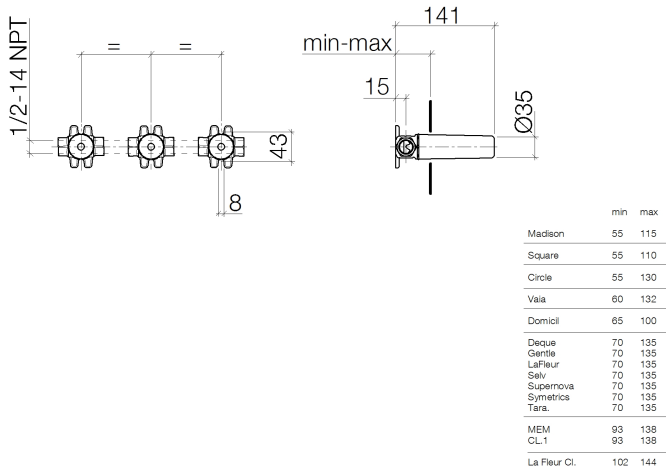

Concealed wall-mounted mixer variable positioning -

35 712 970

- red brass, lead-free
- 1/2" connection
- 3x sealing plug 1/2"
- 3x dust cover

Concealed wall-mounted mixer variable positioning -

35 712 970

Codes & Standards

- ASME
- A112.18.1/CSA
- B125.1

Concealed wall-mounted mixer variable positioning -

35 712 970

Spare parts list

No.	Item Number	Name	Quantity used	Delivery time
1	04 31 20 037 00 90	plug	1	2
2	09 21 02 102 90	cap	3	2
3	04 31 20 006 00 90	plug	2	2