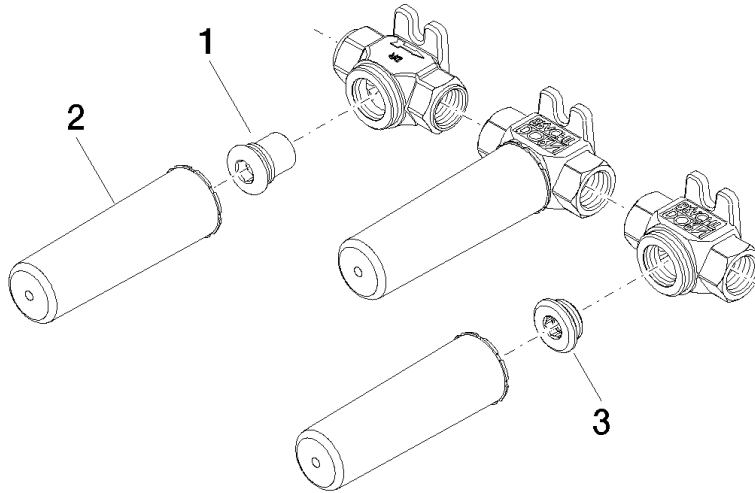

Concealed wall-mounted mixer variable positioning -

35 712 970

- red brass, lead-free
- 1/2" connection
- 3x sealing plug 1/2"
- 3x dust cover

Concealed wall-mounted mixer variable positioning -

35 712 970

Codes & Standards

- ASME
- A112.18.1/CSA
- B125.1

Concealed wall-mounted mixer variable positioning -

35 712 970

Spare parts list

No.	Item Number	Name	Quantity used	Delivery time
1	04 31 20 037 00 90	plug	1	2
2	09 21 02 102 90	cap	3	2
3	04 31 20 006 00 90	plug	2	2