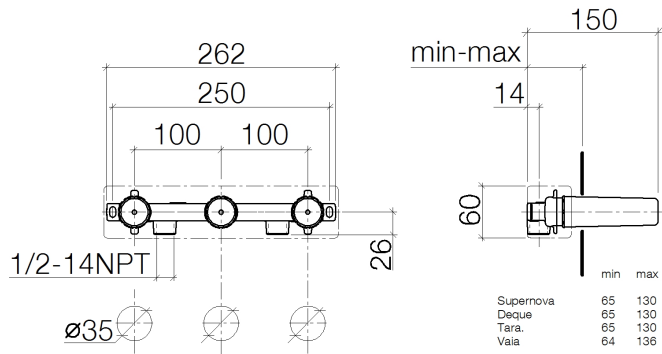

## Concealed wall-mounted mixer spout on right -

---

35 714 970

- red brass, lead-free
- 2x female thread 1/2" connections
- 3x female thread 1/2" outlet
- 3x sealing plug 1/2"
- 3x dust cover
- soundproofing
- gauge 100 mm

NOTE: Important for certain series!  
Due to minimum rough-in requirements, a framing  
of 2x6 studs is needed.

## Concealed wall-mounted mixer spout on right -

35 714 970

### Flow rate chart