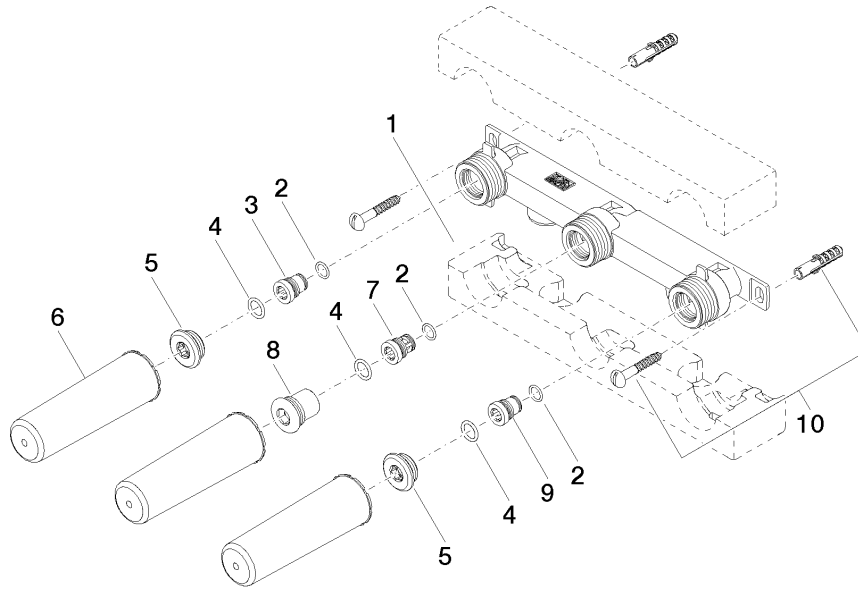

## Concealed wall-mounted mixer spout on right -

---

35 714 970

### Certificates

---

IAPMO\_4976 (6).

**Concealed wall-mounted mixer spout on right -**

35 714 970

**Spare parts list**

No.	Item Number	Name	Quantity used	Delivery time
1	09 11 11 043 90	accessories	1	2
2	09 14 10 042 90	seal	3	2
3	09 24 03 210 10 90	nipple	1	2
4	09 14 10 003 90	seal	3	2
5	04 31 20 006 00 90	plug	2	2
6	09 21 02 102 90	cap	3	2
7	09 24 03 211 10 90	nipple	1	2
8	04 31 20 037 00 90	plug	1	2
9	09 24 03 209 10 90	nipple	1	2
10	04 30 31 024 01 90	fixing set	1	2