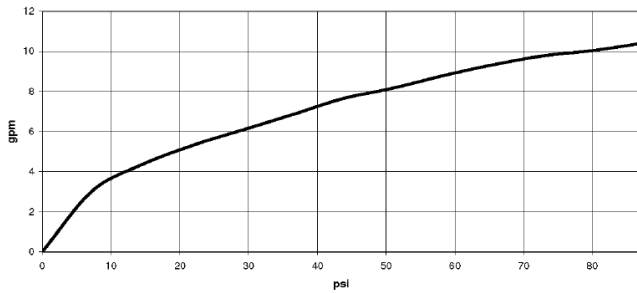

NOTE: Important for certain series!  
Due to minimum rough-in requirements, a framing  
of 2x6 studs is needed.

### Flow rate chart