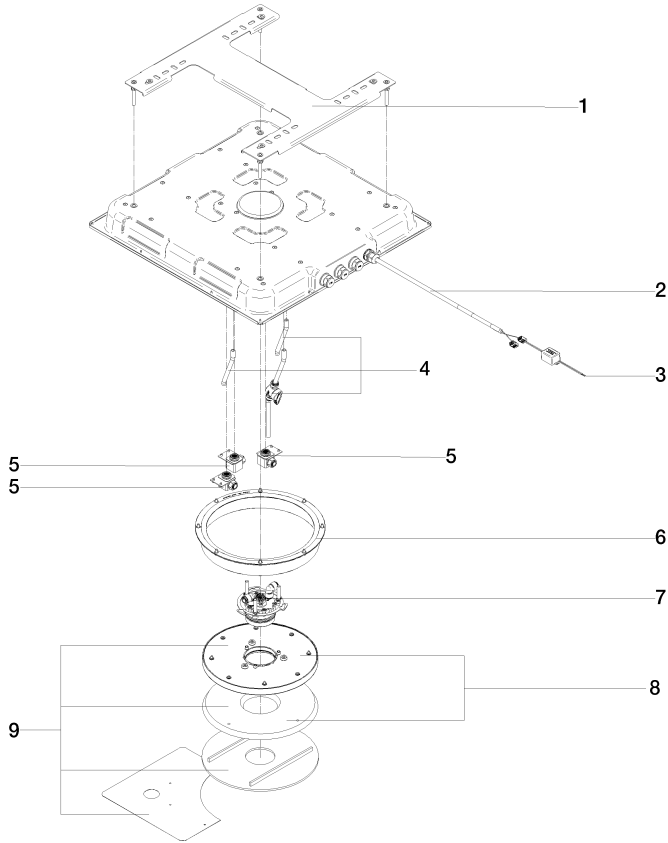

**SERIES-VARIOUS AQUAHALO Concealed ceiling installation box - Chrome**

35 750 970

- concealed rough parts
- Rain panel with 3 different flow modes
- AQUACIRCLE RAIN: Circular rain curtain, max. flow rate 6.8 l/min (at 3 bar)
- TEMPEST RAIN: Natural rain, max. flow rate 6.8 l/min (at 3 bar)
- DIAMOND RAIN: Ring of rain, max. flow rate 6.8 l/min (at 3 bar)
- Ceiling installation enclosure 605 x 605 x 95 mm
- Weight: 10 kg
- Supply pipe 7 m
- Input 100-240V AC 50-60Hz
- Output 12V DC SELV / Class II
- min. recess depth 110 mm
- max. recess depth 150 mm
- Provide DIN VDE 0100, Part 701 compliant safety zone 2
- Not suitable for use in a steam room.

**SERIES-VARIOUS AQUAHALO Concealed ceiling installation box - Chrome**

35 750 970

mm [inches] 1 : 10

**SERIES-VARIOUS AQUAHALO Concealed ceiling installation box - Chrome**

35 750 970

**Spare parts list**

No.	Item Number	Name	Quantity used	Delivery time
1	90 17 20 287 02 90	flange	1	-
	Spare part can no longer be ordered, please order the replacement item			
2	90 10 01 227 00 90	electronic accessories	1	2
3	90 10 01 257 00 90	electronic accessories	1	2
4	90 24 04 389 00 90	Flushing service kit	1	-
	Spare part can no longer be ordered, please order the replacement item			
5	90 24 04 605 01 90	cartridge	3	-
	Spare part can no longer be ordered, please order the replacement item			
6	90 21 02 439 00 90	Repair kit	1	-
	Spare part can no longer be ordered, please order the replacement item			
7	90 17 09 062 16-00	Spray module Diamond Rain	1	10
8	90 31 20 071 00 90	rosette	1	-
	Spare part can no longer be ordered, please order the replacement item			
9	90 91 42 097 00 90	Installation kit	1	-
	Spare part can no longer be ordered, please order the replacement item			