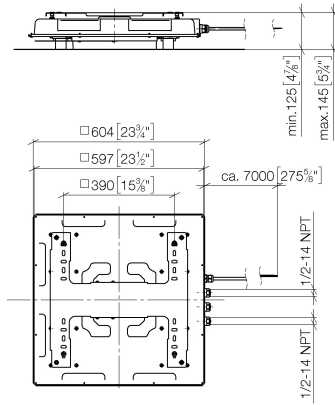

**SERIES-VARIOUS AQUAHALO Concealed ceiling installation box - Chrome**

35 750 970

- concealed rough parts
- Rain panel with 3 different flow modes
- AQUACIRCLE RAIN: Circular rain curtain, max. flow rate 6.8 l/min (at 3 bar)
- TEMPEST RAIN: Natural rain, max. flow rate 6.8 l/min (at 3 bar)
- DIAMOND RAIN: Ring of rain, max. flow rate 6.8 l/min (at 3 bar)
- Ceiling installation enclosure 605 x 605 x 95 mm
- Weight: 10 kg
- Supply pipe 7 m
- Input 100-240V AC 50-60Hz
- Output 12V DC SELV / Class II
- min. recess depth 110 mm
- max. recess depth 150 mm
- Provide DIN VDE 0100, Part 701 compliant safety zone 2
- Not suitable for use in a steam room.

**SERIES-VARIOUS AQUAHALO Concealed ceiling installation box - Chrome**

35 750 970

mm [inches] 1 : 10

**SERIES-VARIOUS AQUAHALO Concealed ceiling installation box - Chrome**

35 750 970

**Spare parts list**