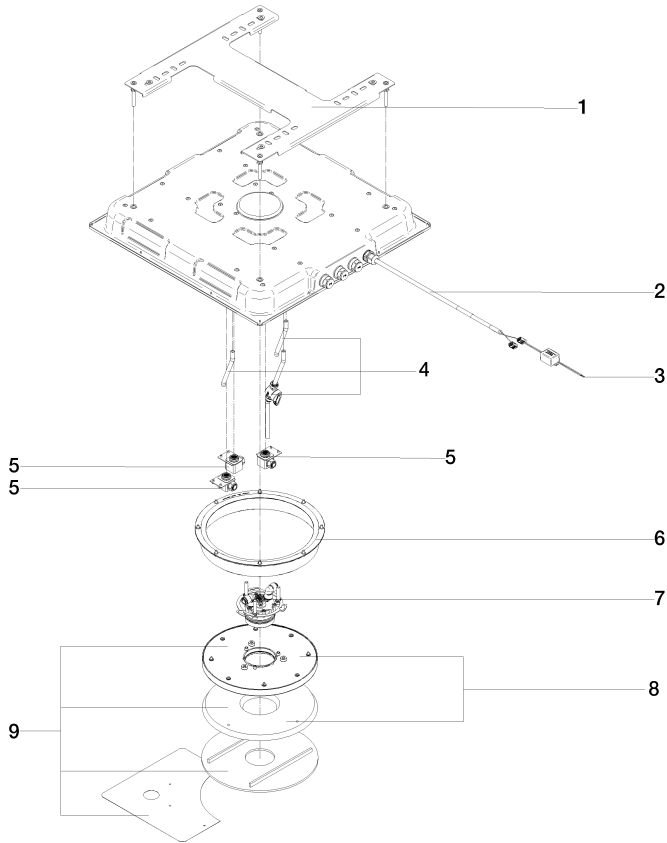

SERIES-VARIOUS AQUAHALO Concealed ceiling installation box - Brushed Champagne (22kt Gold)

35 750 970

- concealed rough parts
- Rain panel with 3 different flow modes
- AQUACIRCLE RAIN: Circular rain curtain, max. flow rate 6.8 l/min (at 3 bar)
- TEMPEST RAIN: Natural rain, max. flow rate 6.8 l/min (at 3 bar)
- DIAMOND RAIN: Ring of rain, max. flow rate 6.8 l/min (at 3 bar)
- Ceiling installation enclosure 605 x 605 x 95 mm
- Weight: 10 kg
- Supply pipe 7 m
- Input 100-240V AC 50-60Hz
- Output 12V DC SELV / Class II
- min. recess depth 110 mm
- max. recess depth 150 mm
- Provide DIN VDE 0100, Part 701 compliant safety zone 2
- Not suitable for use in a steam room.

SERIES-VARIOUS AQUAHALO Concealed ceiling installation box - Brushed Champagne (22kt Gold)

35 750 970

mm [inches] 1 : 10

SERIES-VARIOUS AQUAHALO Concealed ceiling installation box - Brushed Champagne (22kt Gold)

35 750 970

Product version from 4/1/2024

Parts for other finishes can be found here: [Chrome](#)

SERIES-VARIOUS AQUAHALO Concealed ceiling installation box - Brushed
Champagne (22kt Gold)

35 750 970

Spare parts list

Product version from 4/1/2024

No.	Item Number	Name	Quantity used	Delivery time
	90 17 20 287 02 90	flange	11	2