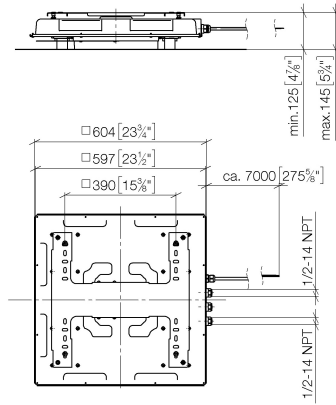

SERIES-VARIOUS AQUAHALO Concealed ceiling installation box - Brushed Champagne (22kt Gold)

35 750 970

- concealed rough parts
- Rain panel with 3 different flow modes
- AQUACIRCLE RAIN: Circular rain curtain, max. flow rate 6.8 l/min (at 3 bar)
- TEMPEST RAIN: Natural rain, max. flow rate 6.8 l/min (at 3 bar)
- DIAMOND RAIN: Ring of rain, max. flow rate 6.8 l/min (at 3 bar)
- Ceiling installation enclosure 605 x 605 x 95 mm
- Weight: 10 kg
- Supply pipe 7 m
- Input 100-240V AC 50-60Hz
- Output 12V DC SELV / Class II
- min. recess depth 110 mm
- max. recess depth 150 mm
- Provide DIN VDE 0100, Part 701 compliant safety zone 2
- Not suitable for use in a steam room.

SERIES-VARIOUS AQUAHALO Concealed ceiling installation box - Brushed Champagne (22kt Gold)

35 750 970

mm [inches] 1 : 10

SERIES-VARIOUS AQUAHALO Concealed ceiling installation box - Brushed Champagne (22kt Gold)

Product version from 4/1/2024

No.	Item Number	Name	Quantity used	Delivery time
	90 17 20 287 02 90	flange	11	2