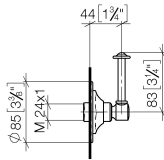

36 104 371

- rotary diverter
- rosette Ø 85 mm

36 104 371

mm [inches]

#### Certificates

LGA\_28456.

36 104 371

**Spare parts list**

No.	Item Number	Name	Quantity used	Delivery time
1	90 27 97 007 00-06	cover	1	10
2	09 23 10 125-00	nut	1	10
3	90 14 10 063 00 90	seal	1	2
4	09 27 37 101-06	rosette	1	10
5	09 30 30 069 90	screw	1	2
6	09 30 11 194 90	disc	1	2
7	09 18 30 007-06	sleeve	1	-
Spare part can no longer be ordered, please order the replacement item				
8	90 28 10 030 00 90	ring	1	2
9	09 12 12 064-06	base	1	-
Spare part can no longer be ordered, please order the replacement item				
10	90 14 15 021 00 90	ring	1	2
11	09 21 02 160-06	cover	1	10
12	09 20 37 101-06	handle	1	10
13	09 20 37 001-06	handle	1	10
14	09 28 22 013 90	pipe	1	2
15	11 170 370-06	MADISON Lever insert - Brushed Platinum	1	10
16	09 30 30 062-06	screw	1	10