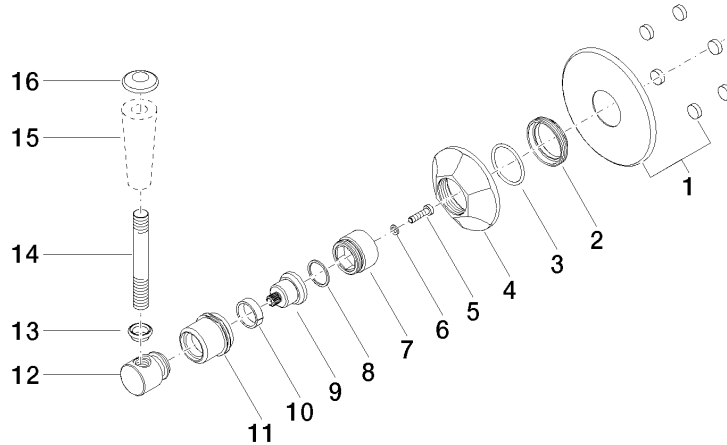

36 104 371

- rotary diverter
- rosette Ø 85 mm

36 104 371

mm [inches]

#### Certificates

LGA\_28456.

36 104 371

**Spare parts list**

No.	Item Number	Name	Quantity used	Delivery time
1	90 27 97 007 00-06	cover	1	10
2	09 23 10 125-00	nut	1	10
3	90 14 10 063 00 90	seal	1	2
4	09 27 37 101-06	rosette	1	10
5	09 30 30 069 90	screw	1	2
6	09 30 11 194 90	disc	1	2
7	09 18 30 007-06	sleeve	1	-
Spare part can no longer be ordered, please order the replacement item				
8	90 28 10 030 00 90	ring	1	2
9	09 12 12 064-06	base	1	-
Spare part can no longer be ordered, please order the replacement item				
10	90 14 15 021 00 90	ring	1	2
11	09 21 02 160-06	cover	1	10
12	09 20 37 101-06	handle	1	10
13	09 20 37 001-06	handle	1	10
14	09 28 22 013 90	pipe	1	2
15	11 170 370-06	MADISON Lever insert - Brushed Platinum	1	10
16	09 30 30 062-06	screw	1	10