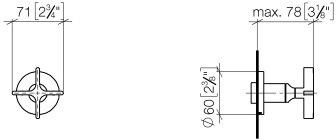

36 200 809

- rotary diverter
- rosette Ø 60 mm
- with shut-off function

	Dark Chrome	36 200 809-19 0010
	Chrome	36 200 809-00 0010
	Brushed Platinum	36 200 809-06 0010
	Brushed Durabronze (23kt Gold)	36 200 809-28 0010
	Brushed Bronze	36 200 809-42 0010
	Brushed Dark Platinum	36 200 809-99 0010

36 200 809

mm [inches]