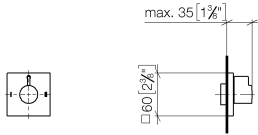

36 200 985

- rotary diverter
- rosette 60 x 60 mm
- with shut-off function

	Champagne (22kt Gold)	36 200 985-47 0010
	Chrome	36 200 985-00 0010
	Brushed Platinum	36 200 985-06 0010
	Brushed Light Gold	36 200 985-27 0010
	Brushed Durabronze (23kt Gold)	36 200 985-28 0010
	Brushed Champagne (22kt Gold)	36 200 985-46 0010
	Brushed Dark Platinum	36 200 985-99 0010

# SYMETRICS Concealed two-way diverter - Champagne (22kt Gold)

IMO

36 200 985

mm [inches]