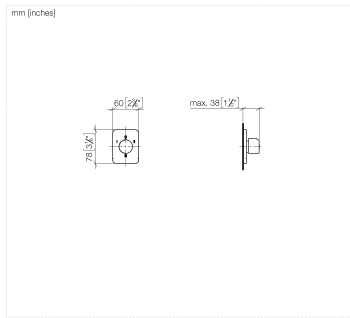

36 210 710 Product version from 4/1/2022