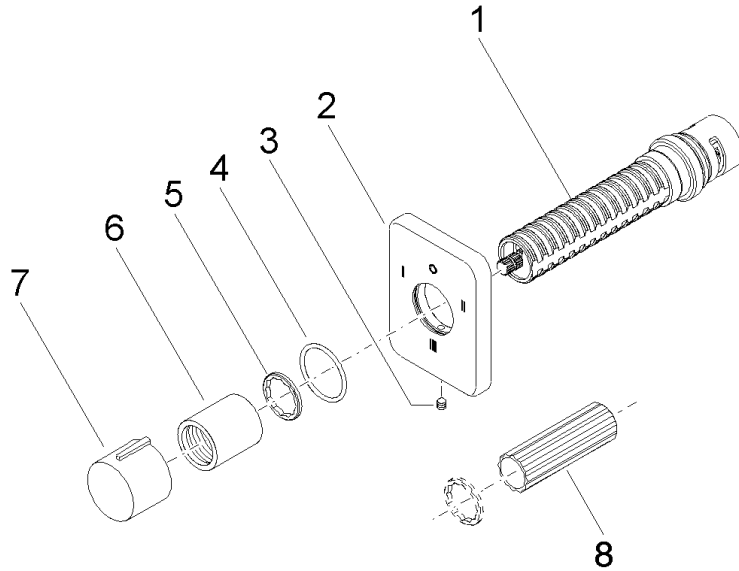

36 210 710 Product version from 4/1/2022

- rotary diverter
- rosette 60 x 78 mm
- with shut-off function

	Brushed Platinum	36 210 710-06 0010
	Chrome	36 210 710-00 0010

**Required miscellaneous**

<b>Concealed three-way diverter -</b>	35 203 970-90
•max. recess depth mm	0010
•min. recess depth mm	

36 210 710 Product version from 4/1/2022

**Flow rate chart**

**Codes & Standards**

California Energy  
Commission  
(CEC)

### Spare parts list

No.	Item Number	Name	Quantity used	Delivery time
1	90 90 03 305 10 90	diverter	1	2
2	09 27 71 117-06	rosette	1	60
3	90 31 11 007 00 90	pin	1	2
4	90 14 10 063 00 90	seal	1	2
5	09 16 01 025 90	ring	1	2
6	09 21 02 070-06	cover	1	10
7	09 20 97 030-06	handle	1	10
8	90 30 09 010 00 90	key	1	2