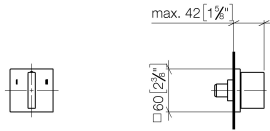

MEM Concealed three-way diverter - Brushed Champagne (22kt Gold)

MEM

36 210 782 Product version from 4/1/2022

- rotary diverter
- rosette 60 x 60 mm
- with shut-off function

	Brushed Champagne (22kt Gold)	36 210 782-46 0010
	Chrome	36 210 782-00 0010
	Brushed Platinum	36 210 782-06 0010
	Platinum	36 210 782-08 0010
	Dark Chrome	36 210 782-19 0010
	Brushed Durabronze (23kt Gold)	36 210 782-28 0010
	Champagne (22kt Gold)	36 210 782-47 0010
	Brushed Dark Platinum	36 210 782-99 0010

MEM Concealed three-way diverter - Brushed Champagne (22kt Gold)

MEM

36 210 782 Product version from 4/1/2022

mm [inches]

Flow rate chart

Codes & Standards

California Energy
Commission
(CEC)

36 210 782 Product version from 4/1/2022