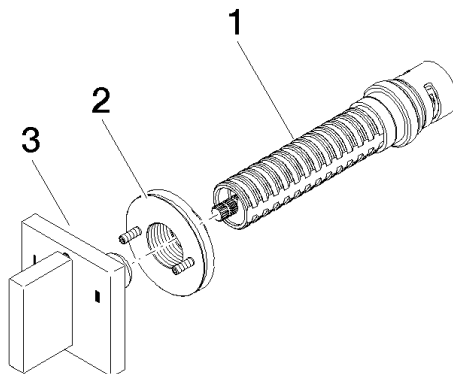

36 210 782 Product version from 4/1/2022

Parts for other finishes can be found here: [Chrome](#)

Spare parts list

No.	Item Number	Name	Quantity used	Delivery time
1	90 90 03 305 10 90	diverter	1	2
2	90 21 02 181 00 90	disc	1	2
3	90 20 78 002 11-46	handle	1	30