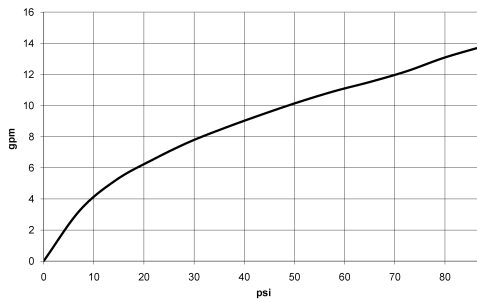

MEM Concealed three-way diverter - Brushed Champagne (22kt Gold)

MEM

36 210 782 Product version from 4/1/2022

mm [inches]

Flow rate chart

Codes & Standards

California Energy
Commission
(CEC)

36 210 782 Product version from 4/1/2022