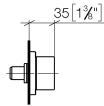

36 310 705

- rosette 60 x 60 mm

Note: Important! The minimum recess depths make it necessary to have a wall of 2 x 6 crosspieces.

	Champagne (22kt Gold)	36 310 705-47
	Brushed Champagne (22kt Gold)	36 310 705-46

36 310 705

mm [inches]

36 310 705

Parts for other
finishes can be found
here: [Brushed](#)
[Champagne \(22kt](#)
[Gold\)](#)