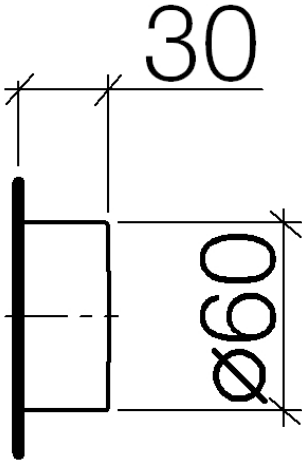

Wall valve - Chrome

CL.1

36 310 740

- without rosette
- handle Ø 60mm

Fits: CL.1, META

	Chrome	36 310 740-00
	Brushed Platinum	36 310 740-06
	Platinum	36 310 740-08
	Dark Chrome	36 310 740-19
	Light Gold	36 310 740-26
	Brushed Light Gold	36 310 740-27
	Brushed Durabronze (23kt Gold)	36 310 740-28
	Matte Black	36 310 740-33
	Brushed Bronze	36 310 740-42
	Brushed Champagne (22kt Gold)	36 310 740-46
	Champagne (22kt Gold)	36 310 740-47
	Brushed Chrome	36 310 740-93
	Brushed Dark Platinum	36 310 740-99

Required miscellaneous

Wall valve clockwise closing 1/2" - 35 621 970-90

- max. recess depth 130 mm 0010
- min. recess depth 65 mm

36 310 740

Flow rate chart

36 310 740

Product version from 7/1/2023

Wall valve - Chrome

CL.1

36 310 740

Spare parts list

Product version from 7/1/2023

No.	Item Number	Name	Quantity used	Delivery time
	09 20 74 004-00	handle	11	10