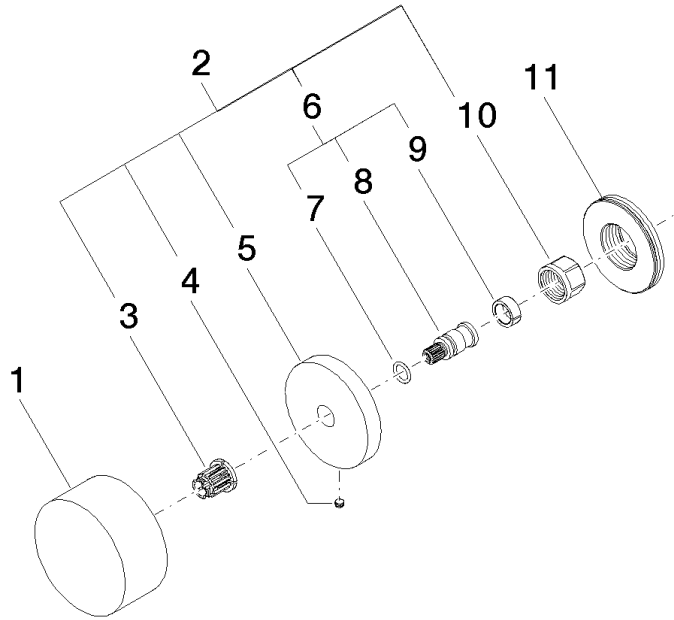

Wall valve - Chrome

CL.1

36 310 740

- without rosette
- handle Ø 60mm

Fits: CL.1, META

	Chrome	36 310 740-00
	Brushed Platinum	36 310 740-06
	Platinum	36 310 740-08
	Dark Chrome	36 310 740-19
	Light Gold	36 310 740-26
	Brushed Light Gold	36 310 740-27
	Brushed Durabronze (23kt Gold)	36 310 740-28
	Matte Black	36 310 740-33
	Brushed Bronze	36 310 740-42
	Brushed Champagne (22kt Gold)	36 310 740-46
	Champagne (22kt Gold)	36 310 740-47
	Brushed Chrome	36 310 740-93
	Brushed Dark Platinum	36 310 740-99

Required miscellaneous

Wall valve clockwise closing 1/2" - 35 621 970-90

- max. recess depth 130 mm 0010
- min. recess depth 65 mm

36 310 740

Flow rate chart

36 310 740

Product version from 7/1/2023

Wall valve - Chrome

CL.1

36 310 740

Spare parts list

Product version from 7/1/2023

No.	Item Number	Name	Quantity used	Delivery time
	09 20 74 004-00	handle	11	10