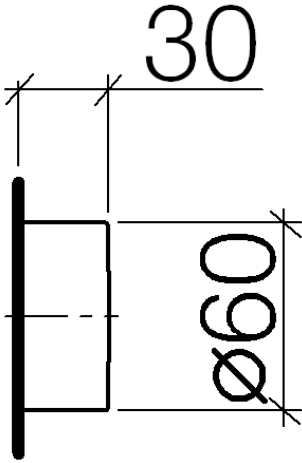

Wall valve - Dark Chrome

CL.1

36 310 740

- without rosette
- handle Ø 60mm

Fits: CL.1, META

	Dark Chrome	36 310 740-19
	Chrome	36 310 740-00
	Brushed Platinum	36 310 740-06
	Platinum	36 310 740-08
	Light Gold	36 310 740-26
	Brushed Light Gold	36 310 740-27
	Brushed Durabronze (23kt Gold)	36 310 740-28
	Matte Black	36 310 740-33
	Brushed Bronze	36 310 740-42
	Brushed Champagne (22kt Gold)	36 310 740-46
	Champagne (22kt Gold)	36 310 740-47
	Brushed Chrome	36 310 740-93
	Brushed Dark Platinum	36 310 740-99

36 310 740

Flow rate chart

36 310 740

Product version from 7/1/2023

Parts for other finishes can be found here: [Chrome](#)

Wall valve - Dark Chrome

CL.1

36 310 740

Spare parts list

Product version from 7/1/2023

No.	Item Number	Name	Quantity used	Delivery time
	09 20 74 004-19	handle	11	20