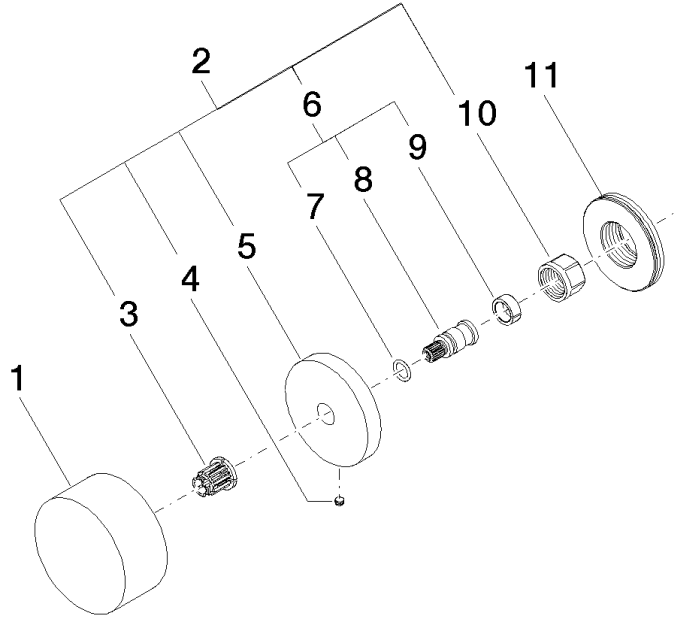

Wall valve - Dark Chrome

CL.1

36 310 740

- without rosette
- handle Ø 60mm

Fits: CL.1, META

	Dark Chrome	36 310 740-19
	Chrome	36 310 740-00
	Brushed Platinum	36 310 740-06
	Platinum	36 310 740-08
	Light Gold	36 310 740-26
	Brushed Light Gold	36 310 740-27
	Brushed Durabronze (23kt Gold)	36 310 740-28
	Matte Black	36 310 740-33
	Brushed Bronze	36 310 740-42
	Brushed Champagne (22kt Gold)	36 310 740-46
	Champagne (22kt Gold)	36 310 740-47
	Brushed Chrome	36 310 740-93
	Brushed Dark Platinum	36 310 740-99

36 310 740

Flow rate chart

36 310 740

Product version from 7/1/2023

Parts for other finishes can be found here: [Chrome](#)

Wall valve - Dark Chrome

CL.1

36 310 740

Spare parts list

Product version from 7/1/2023

No.	Item Number	Name	Quantity used	Delivery time
	09 20 74 004-19	handle	11	20