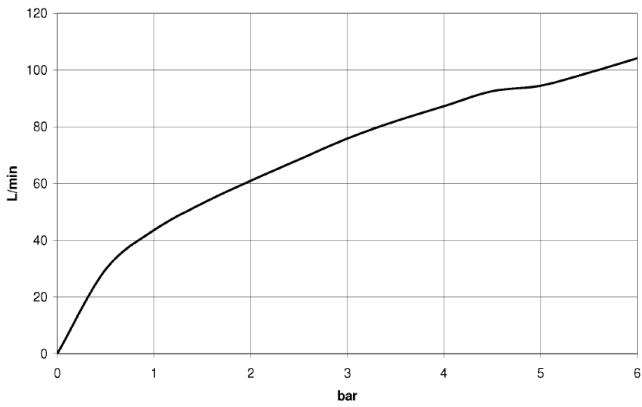

Wall valve - Brushed Durabronze (23kt Gold)

CL.1

36 310 740

- without rosette
- handle Ø 60mm

Fits: CL.1, META

	Brushed Durabronze (23kt Gold)	36 310 740-28
	Chrome	36 310 740-00
	Brushed Platinum	36 310 740-06
	Platinum	36 310 740-08
	Dark Chrome	36 310 740-19
	Light Gold	36 310 740-26
	Brushed Light Gold	36 310 740-27
	Matte Black	36 310 740-33
	Brushed Bronze	36 310 740-42
	Brushed Champagne (22kt Gold)	36 310 740-46
	Champagne (22kt Gold)	36 310 740-47
	Brushed Chrome	36 310 740-93
	Brushed Dark Platinum	36 310 740-99

Required miscellaneous

- Wall valve clockwise closing 1/2" - 35 621 970-90**
- max. recess depth 130 mm
 - min. recess depth 65 mm

36 310 740

Flow rate chart

36 310 740

Wall valve - Brushed Durabronze (23kt Gold)