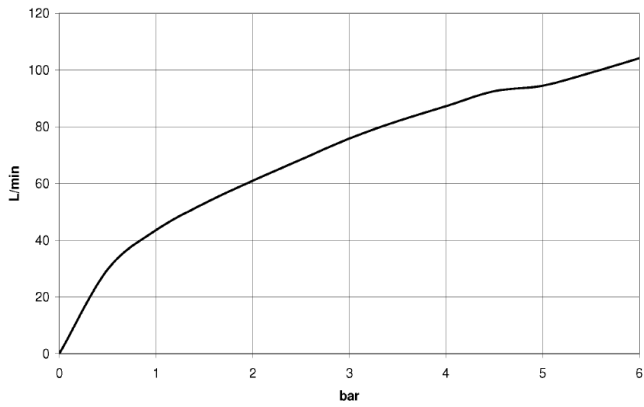

Required miscellaneous

Wall valve clockwise closing 1/2" - 35 621 970-90

- max. recess depth 130 mm 0010
- min. recess depth 65 mm

36 310 740

Flow rate chart

36 310 740

Product version from 7/1/2023

Wall valve - Matte Black