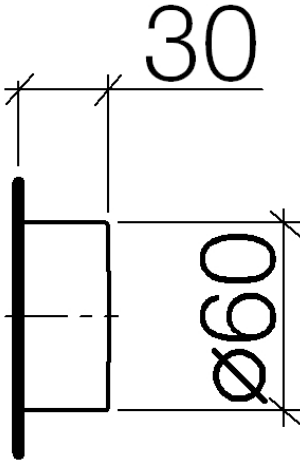

Wall valve - Matte Black

CL.1

36 310 740

- without rosette
- handle Ø 60mm

Fits: CL.1, META

	Matte Black	36 310 740-33
	Chrome	36 310 740-00
	Brushed Platinum	36 310 740-06
	Platinum	36 310 740-08
	Dark Chrome	36 310 740-19
	Light Gold	36 310 740-26
	Brushed Light Gold	36 310 740-27
	Brushed Durabronze (23kt Gold)	36 310 740-28
	Brushed Bronze	36 310 740-42
	Brushed Champagne (22kt Gold)	36 310 740-46
	Champagne (22kt Gold)	36 310 740-47
	Brushed Chrome	36 310 740-93
	Brushed Dark Platinum	36 310 740-99

Required miscellaneous

Wall valve clockwise closing 1/2" - 35 621 970-90

- max. recess depth 130 mm 0010
- min. recess depth 65 mm

36 310 740

Flow rate chart

36 310 740

Product version from 7/1/2023

Wall valve - Matte Black

CL.1

36 310 740

Spare parts list

Product version from 7/1/2023

No.	Item Number	Name	Quantity used	Delivery time
	09 20 74 004-33	handle	11	30