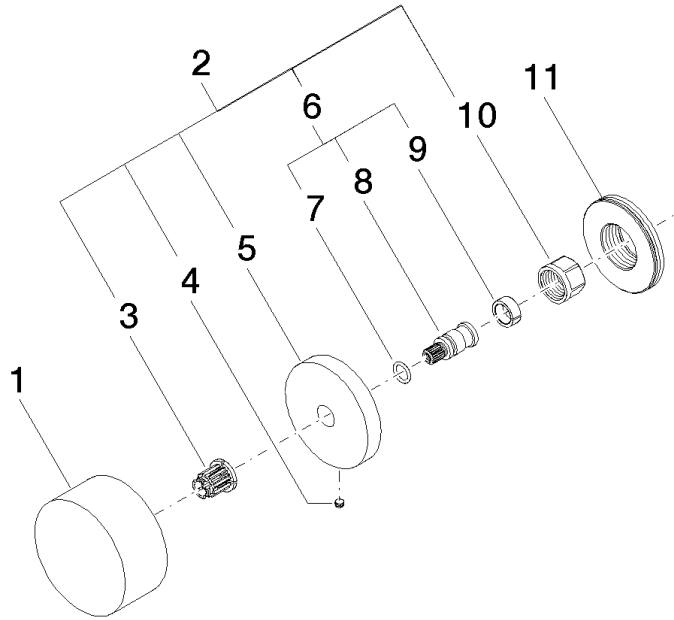

Wall valve - Matte Black

CL.1

36 310 740

- without rosette
- handle Ø 60mm

Fits: CL.1, META

	Matte Black	36 310 740-33
	Chrome	36 310 740-00
	Brushed Platinum	36 310 740-06
	Platinum	36 310 740-08
	Dark Chrome	36 310 740-19
	Light Gold	36 310 740-26
	Brushed Light Gold	36 310 740-27
	Brushed Durabronze (23kt Gold)	36 310 740-28
	Brushed Bronze	36 310 740-42
	Brushed Champagne (22kt Gold)	36 310 740-46
	Champagne (22kt Gold)	36 310 740-47
	Brushed Chrome	36 310 740-93
	Brushed Dark Platinum	36 310 740-99

Required miscellaneous

Wall valve clockwise closing 1/2" - 35 621 970-90

- max. recess depth 130 mm 0010
- min. recess depth 65 mm

36 310 740

Flow rate chart

36 310 740

Product version from 7/1/2023

Wall valve - Matte Black

CL.1

36 310 740

Spare parts list

Product version from 7/1/2023

No.	Item Number	Name	Quantity used	Delivery time
	09 20 74 004-33	handle	11	30