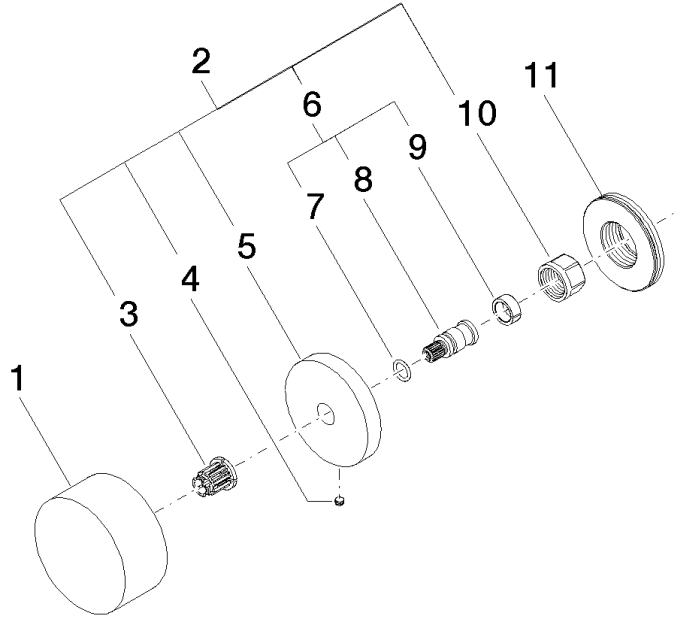

Wall valve - Brushed Champagne (22kt Gold)

CL.1

36 310 740

- without rosette
- handle Ø 60mm

Fits: CL.1, META

	Brushed Champagne (22kt Gold)	36 310 740-46
	Chrome	36 310 740-00
	Brushed Platinum	36 310 740-06
	Platinum	36 310 740-08
	Dark Chrome	36 310 740-19
	Light Gold	36 310 740-26
	Brushed Light Gold	36 310 740-27
	Brushed Durabronze (23kt Gold)	36 310 740-28
	Matte Black	36 310 740-33
	Brushed Bronze	36 310 740-42
	Champagne (22kt Gold)	36 310 740-47
	Brushed Chrome	36 310 740-93
	Brushed Dark Platinum	36 310 740-99

36 310 740

Flow rate chart

36 310 740

Product version from 7/1/2023

Parts for other finishes can be found here: [Chrome](#)

Wall valve - Brushed Champagne (22kt Gold)

CL.1

36 310 740

Spare parts list

Product version from 7/1/2023

No.	Item Number	Name	Quantity used	Delivery time
	09 20 74 004-46	handle	11	60