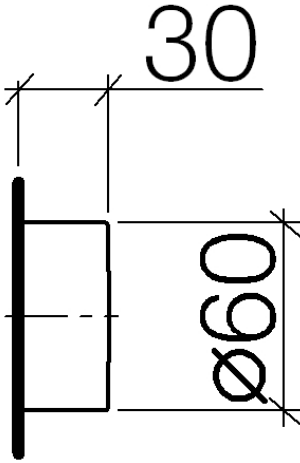

Wall valve - Brushed Champagne (22kt Gold)

CL.1

36 310 740

- without rosette
- handle Ø 60mm

Fits: CL.1, META

	Brushed Champagne (22kt Gold)	36 310 740-46
	Chrome	36 310 740-00
	Brushed Platinum	36 310 740-06
	Platinum	36 310 740-08
	Dark Chrome	36 310 740-19
	Light Gold	36 310 740-26
	Brushed Light Gold	36 310 740-27
	Brushed Durabronze (23kt Gold)	36 310 740-28
	Matte Black	36 310 740-33
	Brushed Bronze	36 310 740-42
	Champagne (22kt Gold)	36 310 740-47
	Brushed Chrome	36 310 740-93
	Brushed Dark Platinum	36 310 740-99

36 310 740

Flow rate chart

36 310 740

Product version from 7/1/2023

Parts for other finishes can be found here: [Chrome](#)

Wall valve - Brushed Champagne (22kt Gold)

CL.1

36 310 740

Spare parts list

Product version from 7/1/2023

No.	Item Number	Name	Quantity used	Delivery time
	09 20 74 004-46	handle	11	60