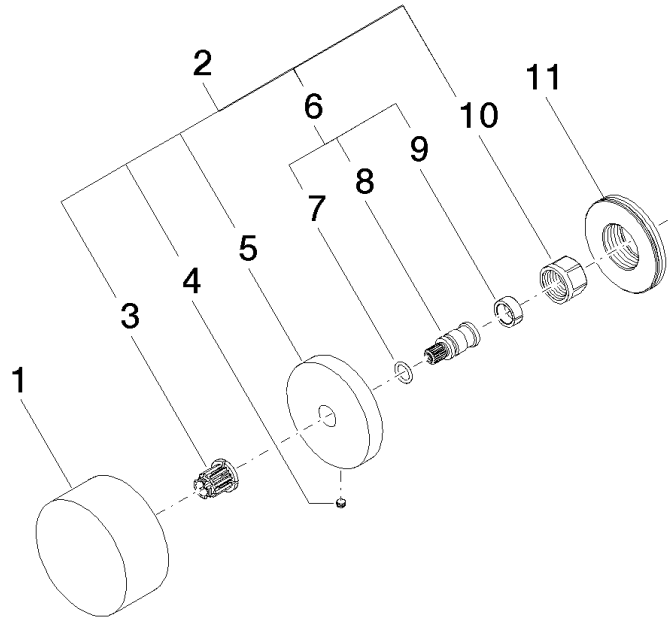

Wall valve - Champagne (22kt Gold)

CL.1

36 310 740

- without rosette
- handle Ø 60mm

Fits: CL.1, META

	Champagne (22kt Gold)	36 310 740-47
	Chrome	36 310 740-00
	Brushed Platinum	36 310 740-06
	Platinum	36 310 740-08
	Dark Chrome	36 310 740-19
	Light Gold	36 310 740-26
	Brushed Light Gold	36 310 740-27
	Brushed Durabronze (23kt Gold)	36 310 740-28
	Matte Black	36 310 740-33
	Brushed Bronze	36 310 740-42
	Brushed Champagne (22kt Gold)	36 310 740-46
	Brushed Chrome	36 310 740-93
	Brushed Dark Platinum	36 310 740-99

36 310 740

Flow rate chart

36 310 740

Parts for other finishes can be found here: [Chrome](#)

Spare parts list

No.	Item Number	Name	Quantity used	Delivery time
1	09 20 74 004-47	handle	1	60
2	04 27 74 002 00-47	rosette	1	-
Spare part can no longer be ordered, please order the replacement item				
3	90 12 12 002 00 90	fixing cap	1	2
4	09 31 11 055 90	pin	1	2
5	09 27 74 002-47	rosette	1	-
Spare part can no longer be ordered, please order the replacement item				
6	04 29 06 020 00-00	spindle	1	10
7	90 14 10 060 00 90	seal	1	2
8	09 29 06 020-47	spindle	1	-
Spare part can no longer be ordered, please order the replacement item				
9	90 14 15 020 03 90	ring	1	2
10	90 23 30 023 00 90	nut	1	2
11	09 30 01 107 90	sleeve	1	2