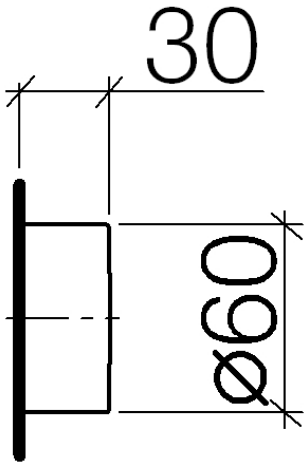

Wall valve - Champagne (22kt Gold)

CL.1

36 310 740

- without rosette
- handle Ø 60mm

Fits: CL.1, META

	Champagne (22kt Gold)	36 310 740-47
	Chrome	36 310 740-00
	Brushed Platinum	36 310 740-06
	Platinum	36 310 740-08
	Dark Chrome	36 310 740-19
	Light Gold	36 310 740-26
	Brushed Light Gold	36 310 740-27
	Brushed Durabronze (23kt Gold)	36 310 740-28
	Matte Black	36 310 740-33
	Brushed Bronze	36 310 740-42
	Brushed Champagne (22kt Gold)	36 310 740-46
	Brushed Chrome	36 310 740-93
	Brushed Dark Platinum	36 310 740-99

36 310 740

Flow rate chart

36 310 740

Parts for other finishes can be found here: [Chrome](#)

Spare parts list

No.	Item Number	Name	Quantity used	Delivery time
1	09 20 74 004-47	handle	1	60
2	04 27 74 002 00-47	rosette	1	-
Spare part can no longer be ordered, please order the replacement item				
3	90 12 12 002 00 90	fixing cap	1	2
4	09 31 11 055 90	pin	1	2
5	09 27 74 002-47	rosette	1	-
Spare part can no longer be ordered, please order the replacement item				
6	04 29 06 020 00-00	spindle	1	10
7	90 14 10 060 00 90	seal	1	2
8	09 29 06 020-47	spindle	1	-
Spare part can no longer be ordered, please order the replacement item				
9	90 14 15 020 03 90	ring	1	2
10	90 23 30 023 00 90	nut	1	2
11	09 30 01 107 90	sleeve	1	2