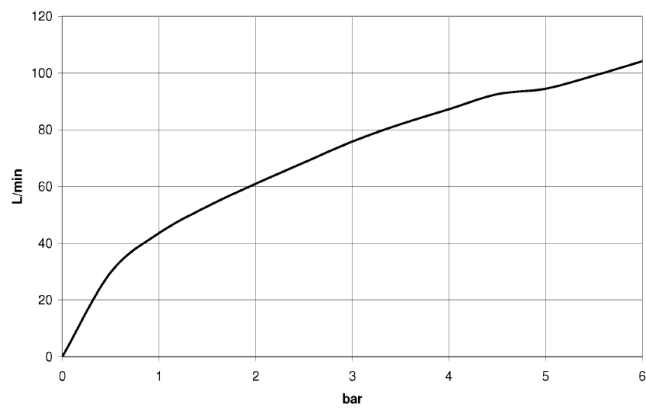

Wall valve - Champagne (22kt Gold)

CL.1

36 310 740

- without rosette
- handle Ø 60mm

Fits: CL.1, META

	Champagne (22kt Gold)	36 310 740-47
	Chrome	36 310 740-00
	Brushed Platinum	36 310 740-06
	Platinum	36 310 740-08
	Dark Chrome	36 310 740-19
	Light Gold	36 310 740-26
	Brushed Light Gold	36 310 740-27
	Brushed Durabronze (23kt Gold)	36 310 740-28
	Matte Black	36 310 740-33
	Brushed Bronze	36 310 740-42
	Brushed Champagne (22kt Gold)	36 310 740-46
	Brushed Chrome	36 310 740-93
	Brushed Dark Platinum	36 310 740-99

36 310 740

Flow rate chart

36 310 740

Parts for other finishes can be found here: [Chrome](#)

Spare parts list

No.	Item Number	Name	Quantity used	Delivery time
1	09 20 74 004-47	handle	1	60
2	04 27 74 002 00-47	rosette	1	-
Spare part can no longer be ordered, please order the replacement item				
3	90 12 12 002 00 90	fixing cap	1	2
4	09 31 11 055 90	pin	1	2
5	09 27 74 002-47	rosette	1	-
Spare part can no longer be ordered, please order the replacement item				
6	04 29 06 020 00-00	spindle	1	10
7	90 14 10 060 00 90	seal	1	2
8	09 29 06 020-47	spindle	1	-
Spare part can no longer be ordered, please order the replacement item				
9	90 14 15 020 03 90	ring	1	2
10	90 23 30 023 00 90	nut	1	2
11	09 30 01 107 90	sleeve	1	2