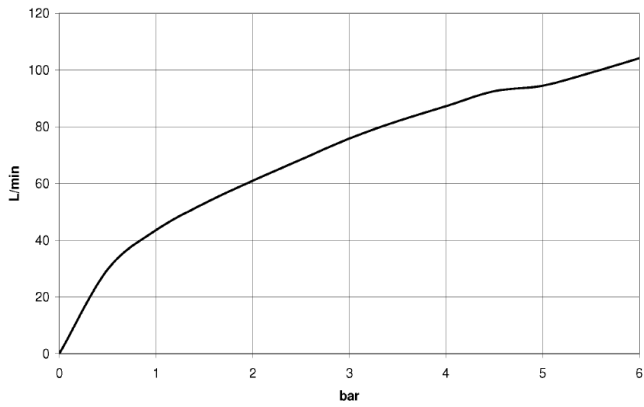

Wall valve - Brushed Dark Platinum

CL.1

36 310 740

- without rosette
- handle Ø 60mm

Fits: CL.1, META

	Brushed Dark Platinum	36 310 740-99
	Chrome	36 310 740-00
	Brushed Platinum	36 310 740-06
	Platinum	36 310 740-08
	Dark Chrome	36 310 740-19
	Light Gold	36 310 740-26
	Brushed Light Gold	36 310 740-27
	Brushed Durabronze (23kt Gold)	36 310 740-28
	Matte Black	36 310 740-33
	Brushed Bronze	36 310 740-42
	Brushed Champagne (22kt Gold)	36 310 740-46
	Champagne (22kt Gold)	36 310 740-47
	Brushed Chrome	36 310 740-93

Required miscellaneous

Wall valve clockwise closing 1/2" - 35 621 970-90

- max. recess depth 130 mm
- min. recess depth 65 mm

36 310 740

Flow rate chart

36 310 740

Product version from 7/1/2023

Wall valve - Brushed Dark Platinum