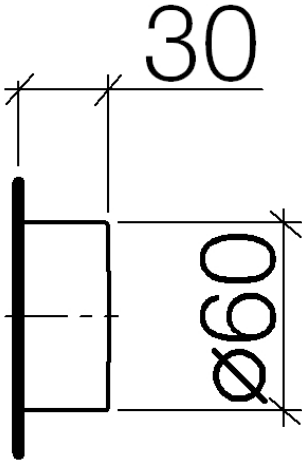

Wall valve - Brushed Dark Platinum

CL.1

36 310 740

- without rosette
- handle Ø 60mm

Fits: CL.1, META

	Brushed Dark Platinum	36 310 740-99
	Chrome	36 310 740-00
	Brushed Platinum	36 310 740-06
	Platinum	36 310 740-08
	Dark Chrome	36 310 740-19
	Light Gold	36 310 740-26
	Brushed Light Gold	36 310 740-27
	Brushed Durabronze (23kt Gold)	36 310 740-28
	Matte Black	36 310 740-33
	Brushed Bronze	36 310 740-42
	Brushed Champagne (22kt Gold)	36 310 740-46
	Champagne (22kt Gold)	36 310 740-47
	Brushed Chrome	36 310 740-93

Required miscellaneous

Wall valve clockwise closing 1/2" - 35 621 970-90

- max. recess depth 130 mm
- min. recess depth 65 mm

36 310 740

Flow rate chart

36 310 740

Product version from 7/1/2023

Wall valve - Brushed Dark Platinum

CL.1

36 310 740

Spare parts list

Product version from 7/1/2023

No.	Item Number	Name	Quantity used	Delivery time
	09 20 74 004-99	handle	11	30