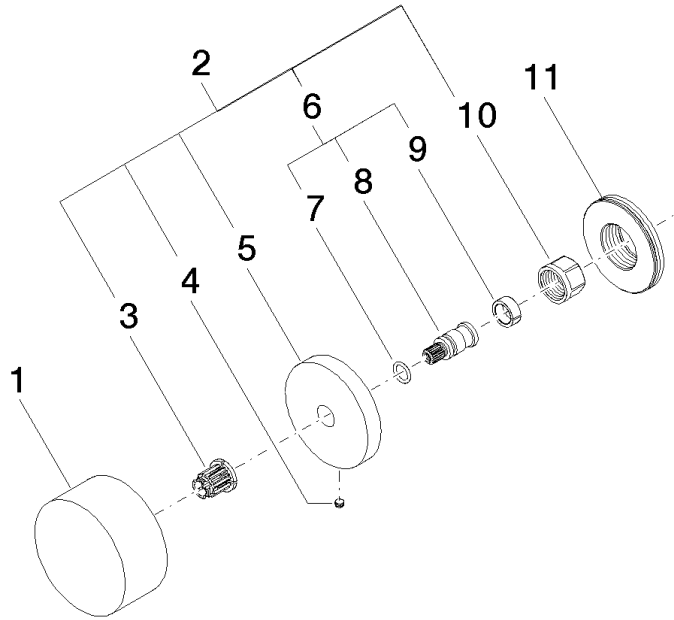

Wall valve - Brushed Dark Platinum

CL.1

36 310 740

- without rosette
- handle Ø 60mm

Fits: CL.1, META

	Brushed Dark Platinum	36 310 740-99
	Chrome	36 310 740-00
	Brushed Platinum	36 310 740-06
	Platinum	36 310 740-08
	Dark Chrome	36 310 740-19
	Light Gold	36 310 740-26
	Brushed Light Gold	36 310 740-27
	Brushed Durabronze (23kt Gold)	36 310 740-28
	Matte Black	36 310 740-33
	Brushed Bronze	36 310 740-42
	Brushed Champagne (22kt Gold)	36 310 740-46
	Champagne (22kt Gold)	36 310 740-47
	Brushed Chrome	36 310 740-93

Required miscellaneous

Wall valve clockwise closing 1/2" - 35 621 970-90

- max. recess depth 130 mm
- min. recess depth 65 mm

36 310 740

Flow rate chart

36 310 740

Product version from 7/1/2023

Wall valve - Brushed Dark Platinum

CL.1

36 310 740

Spare parts list

Product version from 7/1/2023

No.	Item Number	Name	Quantity used	Delivery time
	09 20 74 004-99	handle	11	30