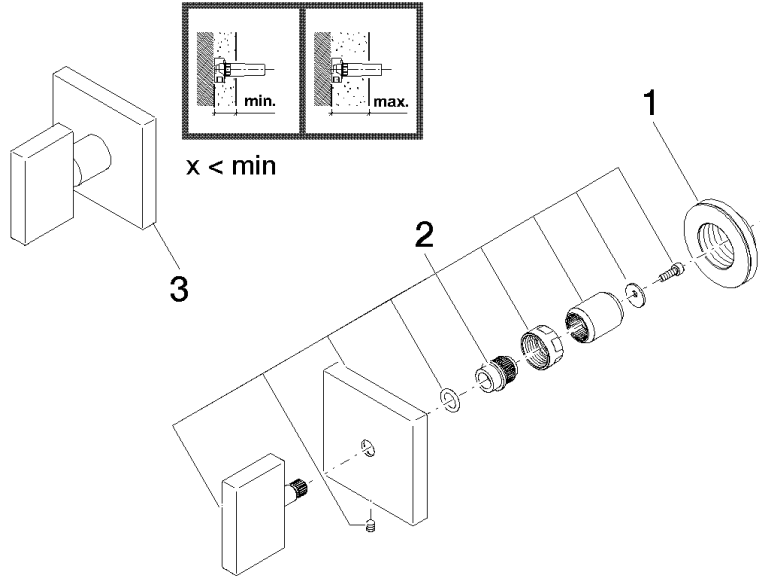

36 310 782

Product version from 3/10/2014 to 10/14/2020

Product version from 10/14/2020