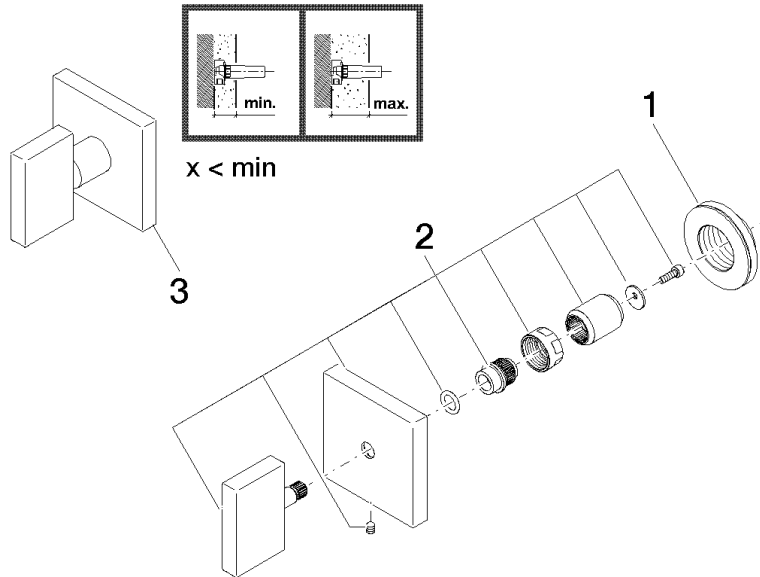

36 310 782

- rosette 60 x 60 mm

Note: Important! The minimum recess depths make it necessary to have a wall of 2 x 6 crosspieces.

	Dark Chrome	36 310 782-19
	Chrome	36 310 782-00
	Brushed Platinum	36 310 782-06
	Platinum	36 310 782-08
	Brushed Light Gold	36 310 782-27
	Brushed Champagne (22kt Gold)	36 310 782-46
	Champagne (22kt Gold)	36 310 782-47
	Cyprum	36 310 782-49
	Brushed Chrome	36 310 782-93
	Brushed Dark Platinum	36 310 782-99

36 310 782

mm [inches]

36 310 782

Parts for other finishes can be found here: [Chrome](#)

MEM Wall valve - Dark Chrome

MEM

36 310 782

Spare parts list