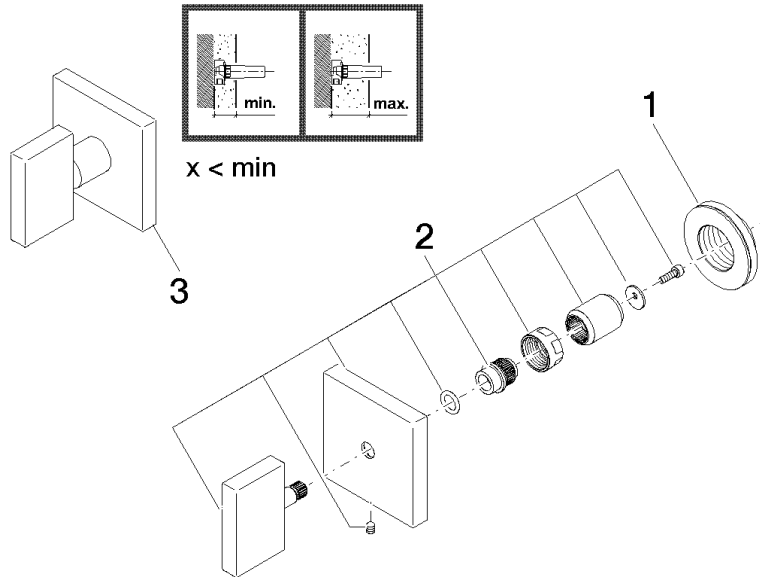

36 310 782

- rosette 60 x 60 mm

Note: Important! The minimum recess depths make it necessary to have a wall of 2 x 6 crosspieces.

	Brushed Light Gold	36 310 782-27
	Chrome	36 310 782-00
	Brushed Platinum	36 310 782-06
	Platinum	36 310 782-08
	Dark Chrome	36 310 782-19
	Brushed Champagne (22kt Gold)	36 310 782-46
	Champagne (22kt Gold)	36 310 782-47
	Cyprus	36 310 782-49
	Brushed Chrome	36 310 782-93
	Brushed Dark Platinum	36 310 782-99

36 310 782

mm [inches]

36 310 782

Parts for other finishes can be found here: [Chrome](#)

MEM Wall valve - Brushed Light Gold

MEM

36 310 782

Spare parts list