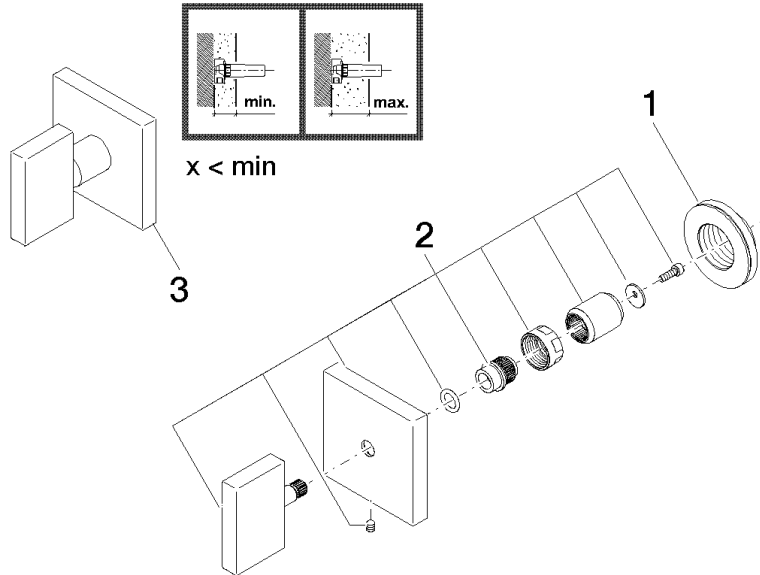

MEM Wall valve - Brushed Champagne (22kt Gold)

MEM

36 310 782

- rosette 60 x 60 mm

Note: Important! The minimum recess depths make it necessary to have a wall of 2 x 6 crosspieces.

	Brushed Champagne (22kt Gold)	36 310 782-46
	Chrome	36 310 782-00
	Brushed Platinum	36 310 782-06
	Platinum	36 310 782-08
	Dark Chrome	36 310 782-19
	Brushed Light Gold	36 310 782-27
	Champagne (22kt Gold)	36 310 782-47
	Cyprum	36 310 782-49
	Brushed Chrome	36 310 782-93
	Brushed Dark Platinum	36 310 782-99

MEM Wall valve - Brushed Champagne (22kt Gold)

MEM

36 310 782

mm [inches]

36 310 782

Product version from 10/14/2020

Parts for other finishes can be found here: Chrome

MEM Wall valve - Brushed Champagne (22kt Gold)