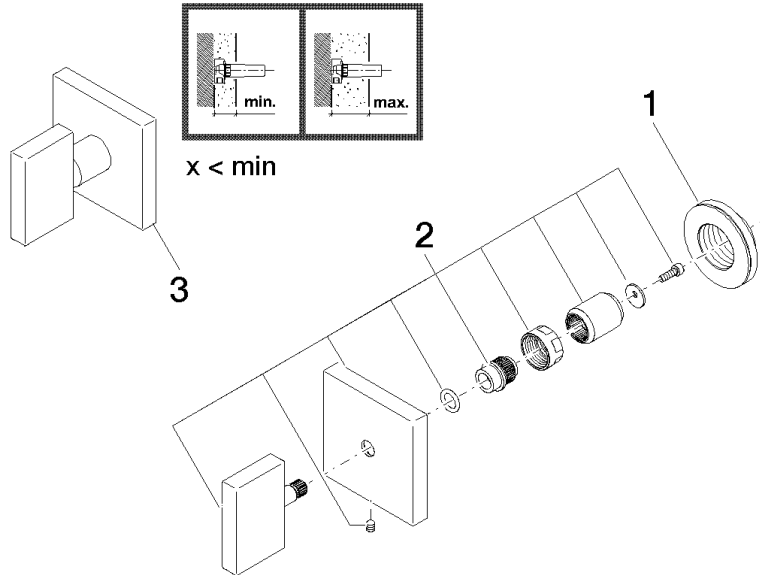

36 310 782

- rosette 60 x 60 mm

Note: Important! The minimum recess depths make it necessary to have a wall of 2 x 6 crosspieces.

	Champagne (22kt Gold)	36 310 782-47
	Chrome	36 310 782-00
	Brushed Platinum	36 310 782-06
	Platinum	36 310 782-08
	Dark Chrome	36 310 782-19
	Brushed Light Gold	36 310 782-27
	Brushed Champagne (22kt Gold)	36 310 782-46
	Cyprus	36 310 782-49
	Brushed Chrome	36 310 782-93
	Brushed Dark Platinum	36 310 782-99

MEM Wall valve - Champagne (22kt Gold)

MEM

36 310 782

mm [inches]

36 310 782

Product version from 10/14/2020

Parts for other finishes can be found here: Chrome

MEM Wall valve - Champagne (22kt Gold)