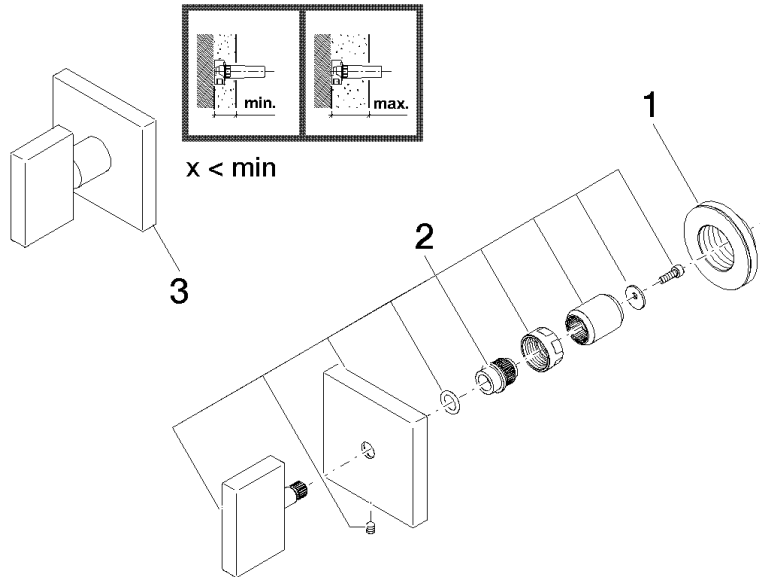

36 310 782

- rosette 60 x 60 mm

Note: Important! The minimum recess depths make it necessary to have a wall of 2 x 6 crosspieces.

	Brushed Chrome	36 310 782-93
	Chrome	36 310 782-00
	Brushed Platinum	36 310 782-06
	Platinum	36 310 782-08
	Dark Chrome	36 310 782-19
	Brushed Light Gold	36 310 782-27
	Brushed Champagne (22kt Gold)	36 310 782-46
	Champagne (22kt Gold)	36 310 782-47
	Cyprus	36 310 782-49
	Brushed Dark Platinum	36 310 782-99

# MEM Wall valve - Brushed Chrome

MEM

36 310 782

mm [inches]

36 310 782

Parts for other finishes can be found here: [Chrome](#)