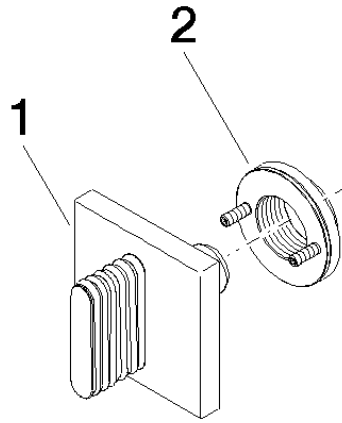

36 311 705

- rosette 60 x 60 mm

	Champagne (22kt Gold)	36 311 705-47
	Brushed Champagne (22kt Gold)	36 311 705-46

36 311 705

mm [inches]

36 311 705

Parts for other finishes can be found here: [Brushed Champagne \(22kt Gold\)](#)

Spare parts list

No.	Item Number	Name	Quantity used	Delivery time
1	90 20 70 055 01-47	handle	1	30
2	90 21 02 108 00 90	disc	1	2