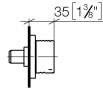

36 311 705

- rosette 60 x 60 mm

	Champagne (22kt Gold)	36 311 705-47
	Brushed Champagne (22kt Gold)	36 311 705-46

36 311 705

mm [inches]

36 311 705

Parts for other finishes can be found here: [Brushed Champagne \(22kt Gold\)](#)

Spare parts list

No.	Item Number	Name	Quantity used	Delivery time
1	90 20 70 055 01-47	handle	1	30
2	90 21 02 108 00 90	disc	1	2